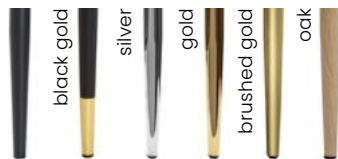

FABRIC COLOURS

fabric sampler

DANEZ

Chair

A combination of scandinavian style with a touch of loft. Thanks to extensive personalization, you can adjust it to any interior.

LEG COLOURS

FABRIC COLOURS

fabric sampler