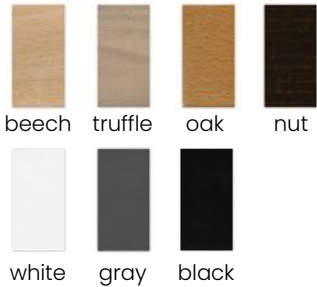

HUAN

Chair

Huan is a chair made on a metal frame. It has a bucket shape and ergonomic, high armrests. The chair has a removable seat cushion.

LEG COLOURS