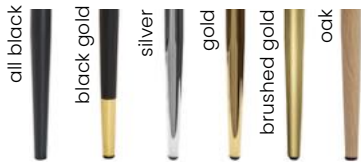

BEETLE

Chair

A modern chair which characteristic feature is its backrest. The original design will distinguish the room and will surely attract the eyes of the guests.

LEG COLOURS