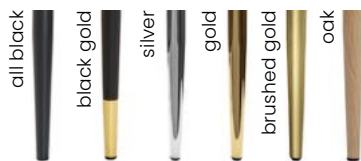

AINE BAR

Bar Stool

Slim, simple and elegant, and also very comfortable.

LEG COLOURS