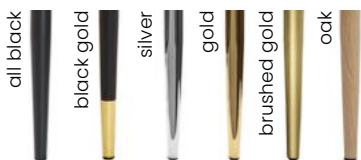

fabric sampler

SHELLY BAR

Bar Stool

The seductive line of the stool is emphasized by delicate stitching on the seat, creating a coherent whole.

LEG COLOURS

FABRIC COLOURS

fabric sampler

M:	97	50	57	68	40
L:	107	50	57	78	40