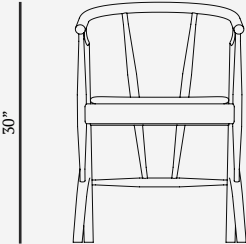

**Zoe Chair**

30" height, 22.5" width, 22" depth | 18" seat height

**Material Options:**

Solid Wood Frame

- Maple
- Walnut
- Black

Upholstery

- Kvadrat Divina Wool
- Garrett Berkshire Leather
- COM: 1/2 yard

● Wood and Upholstery Samples Available Upon Request

22.5"

22"

30"

18"