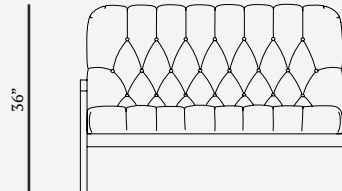

## Regina Loveseat

36" height, 51" width, 34" depth

### Material Options:

Solid Wood Frame

Maple  
Walnut  
White Oak  
Black

Upholstery

Kvadrat Tonica or Hallingdal Wool  
Garrett Berkshire Leather  
COM: 8 yards

● Wood and Upholstery Samples  
Available Upon Request

51"

34"

36"

16"