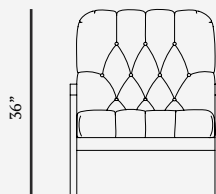

Regina Lounge & Ottoman

Chair | 36" height, 29" width, 34" depth

Ottoman | 16" height, 24.5" width, 22" depth

Material Options:

Solid Wood Frame

- Maple
- Walnut
- White Oak
- Black

Upholstery

- Kvadrat Tonica or Hallingdal Wool
- Garrett Berkshire Leather
- COM: 5.5 yards

● Wood and Upholstery Samples Available Upon Request

29"

24.5"

22"

36"

16"

16"

34"