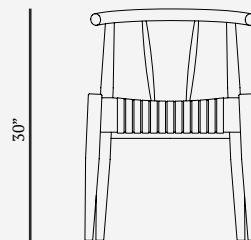

## Neil Chair

30" height, 21.5" width, 21" depth | 18" seat height

### Material Options:

Solid Wood Frame

Maple  
Walnut  
White Oak  
Black

Leather

Black  
Dark Brown  
Chestnut

● Wood and Leather Samples Available Upon Request

21.5"

21"

30"

18"