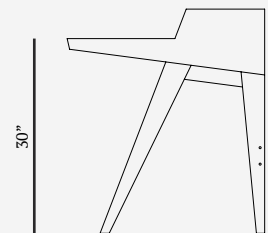

Laura Desk

Small | 34" height, 42" width, 30" depth (as shown)

Large | 34" height, 62.5" width, 30" depth

Material Options:

Solid Wood

Walnut
White Oak

● Custom Wood Species, Sizes,
or Configurations Available
Upon Request

42"

30"

34"

30"