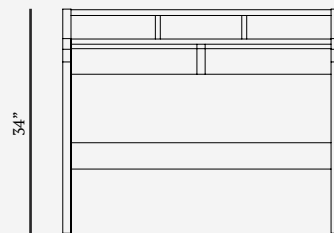

Laura Desk

Small | 34" height, 42" width, 30" depth (as shown)

Large | 34" height, 62.5" width, 30" depth

Material Options:

Solid Wood

Walnut
White Oak

● Custom Wood Species, Sizes,
or Configurations Available
Upon Request

42"

30"

34"

30"