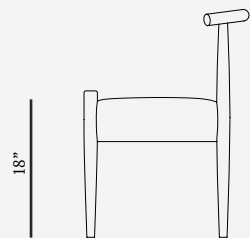

Harbor Chair | Upholstered

30" height, 21.5" width, 19" depth | 18" seat height

Material Options:

Solid Wood Frame

- Maple
- Walnut
- White Oak
- Black

Upholstery

- Kvadrat Divina or Hallingdal Wool
- Garrett Berkshire Leather
- COM: 1 yard

● Wood and Upholstery Samples Available Upon Request

21.5"

19"

30"

18"