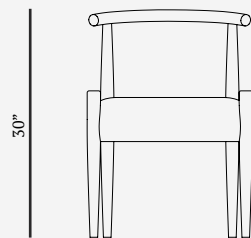

Harbor Chair | Upholstered

30" height, 21.5" width, 19" depth | 18" seat height

Material Options:

Solid Wood Frame

- Maple
- Walnut
- White Oak
- Black

Upholstery

- Kvadrat Divina or Hallingdal Wool
- Garrett Berkshire Leather
- COM: 1 yard

● Wood and Upholstery Samples Available Upon Request

21.5"

19"

30"

18"