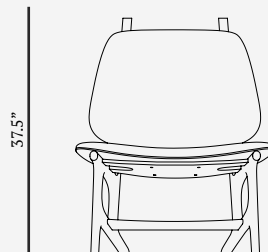

Francis Easy Chair

37.5" height, 33" width, 30.5" depth

Material Options:

Solid Wood Frame

- Maple
- Walnut
- White Oak
- Black

Upholstery

- Kvadrat Divina or Hallingdal Wool
- Garrett Berkshire Leather
- COM: 3 yards

- Wood and Upholstery Samples Available Upon Request

33"

30.5"

37.5"

16"