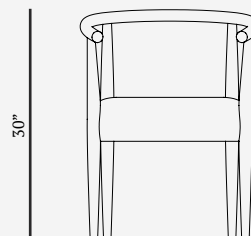

Captain's Chair | Upholstered

30" height, 24" width, 21" depth | 18" seat height

Material Options:

Solid Wood Frame

- Maple
- Walnut
- Black

Upholstery

- Kvadrat Divina, Tonica or Hallingdal Wool
- Garrett Berkshire Leather
- COM: 1 yard

● Wood and Upholstery Samples Available Upon Request

21.5"

19"

30"

18"