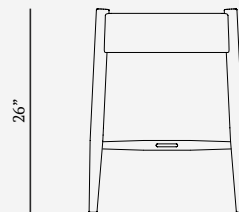

### Bay Counter Stool | Upholstered

26" height, 19" width, 15.5" depth | 26" seat height

**Material Options:**

Solid Wood Frame

- Maple
- Walnut
- White Oak
- Black

Upholstery

- Kvadrat Divina or Hallingdal Wool
- Garrett Berkshire Leather
- COM: 1 yard

● Custom Sizes Available  
Upon Request

19"

15.5"

26"