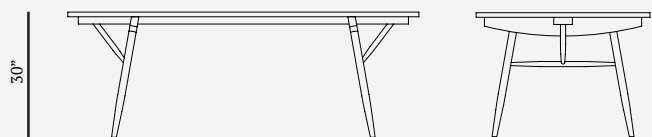

Bainbridge Family Table

Small | 30" height, 72" width, 42" depth
Medium | 30" height, 84" width, 42" depth (as shown)
Large | 30" height, 96" width, 42" depth

Material Options:

Solid Wood

- Walnut
- White Oak

● Custom Wood Species and Sizes Available Upon Request

84"

34"

30"