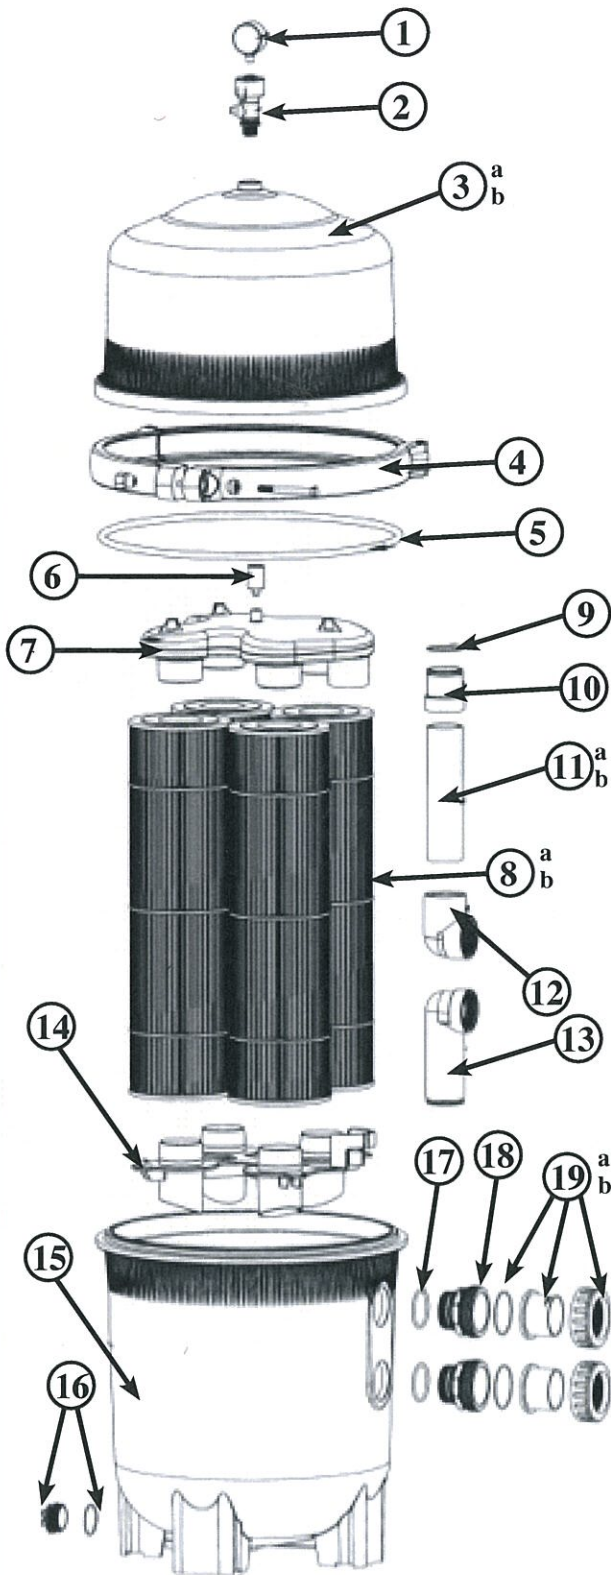

Q-4 BLACK DIAMOND PARTS BREAKDOWN

PART #	MODEL #	DESCRIPTION	QTY
1	AC 35874	Press gauge	1
2	AC 43524	Air relief assembly	1
3a	AC 43567	Upper filter tank for AC NK425	1
3b	AC 43575	Upper filter tank for AC BK525	1
4	AC 43583	Clamp system (includes clamp, clamp nut and bolt)	1
5	AC 43613	O-ring	1
6	AC 41939	Air relief plug	1
7	AC 41947	Top manifold	1
8a	AC 19313	Cartridge element for AC BK425	4
8b	AC 19372	Cartridge element for AC BK525	4
9	AC 42323	O-ring	1
10	AC 42625	Adaptor	1
11a	AC 42633	Outlet pipe for AC BK425	1
11b	AC 42641	Outlet pipe for AC BK525	1
12	AC 42684	Short elbow inlet	1
13	AC 42692	Long elbow inlet	1
14	AC 42706	Bottom manifold	1
15	AC 42714	Lower filter body	1
16	AC 42994	1-1/2" drain plug w/o-ring	1
17	AC 43133	O-ring bulkhead	2
18	AC 43443	Bulkhead fitting	2
19a	AC 43494	Union connection kit (60 mm)	2