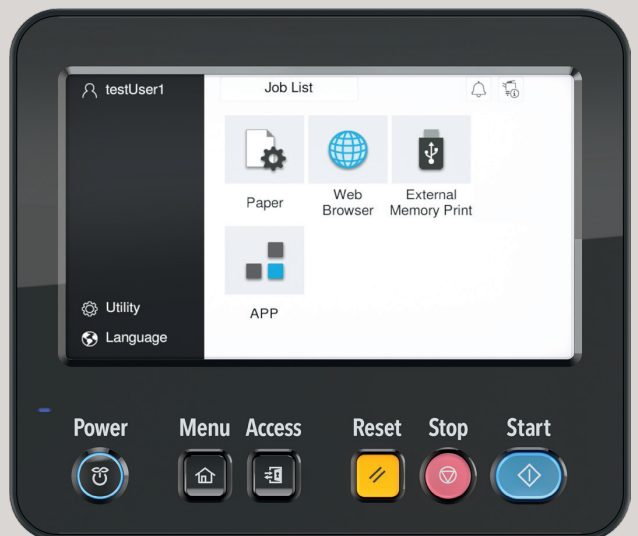

*Print speed reduces.

Large, easy to use 7-inch panel with new UI for better operability

The operation panel has been redesigned, now featuring familiar, smart device style operability. A large 7-inch screen delivers simpler operation with a few easy steps.