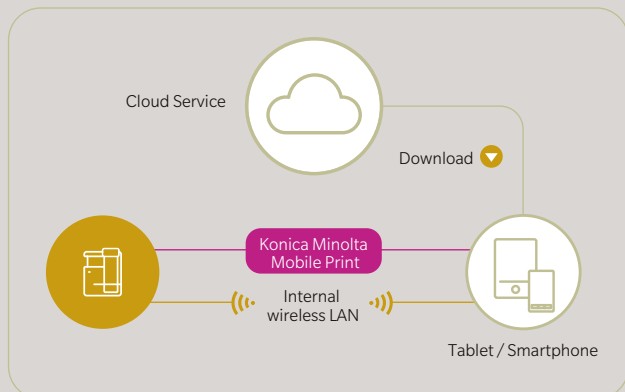

MOBILE & CLOUD Flexible network connectivity

Konica Minolta Mobile Print^{*1} connects with mobile devices

A simple and intuitive user interface enables easy connection with mobile devices.

Documents and photos stored in the cloud can be printed.

*1 The Android version can be downloaded from Google Play, iOS version from App Store and Windows 10 Mobile version from Microsoft Store.

*Requires a wireless LAN environment to connect mobile devices to a network.