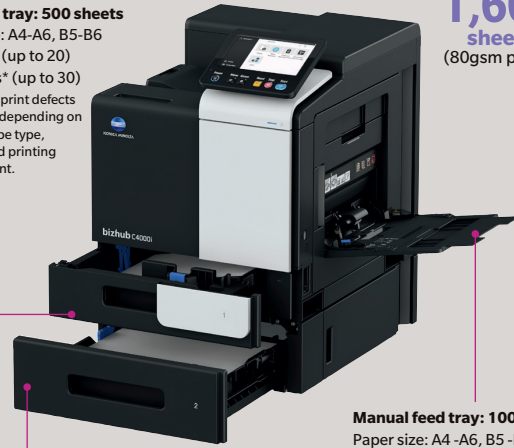

Standard tray: 500 sheets

Paper size: A4-A6, B5-B6
Postcards (up to 20)
Envelopes* (up to 30)
*Creases or print defects may occur depending on the envelope type, storage and printing environment.

Max.
1,600
sheets
(80gsm paper)

Paper feed unit: 500 sheets (Option)

Paper size: B5, A4, letter
*C4000i: up to 2x paper feed units can be added.
C3300i: 1x paper feed unit can be added.

Manual feed tray: 100 sheets

Paper size: A4 -A6, B5 -B6, legal
Postcards (up to 20)
Envelopes* (up to 10)
*Creases or print defects may occur depending on the envelope type, storage and printing environment.

MOBILE & CLOUD Flexible network connectivity

Konica Minolta Mobile Print^{*1} connects with mobile devices

A simple and intuitive user interface enables easy connection with mobile devices.

Documents and photos stored in the cloud can be printed.

*1 The Android version can be downloaded from Google Play, iOS version from App Store and Windows 10 Mobile version from Microsoft Store.

*Requires a wireless LAN environment to connect mobile devices to a network.