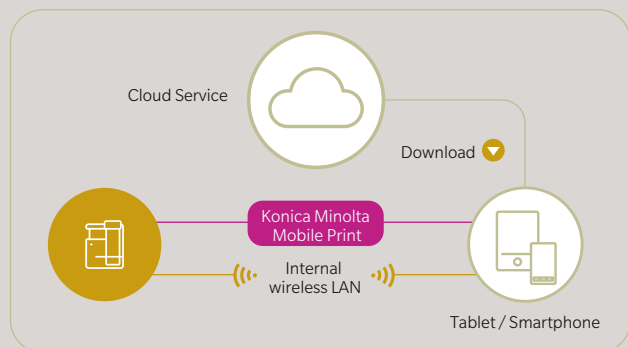

USB direct print

After inserting a USB flash drive into the USB port located at the side of the operation panel, printing procedures pop up on the touch screen, and the data can be printed with a few easy steps.

Compatible file formats: PDF, compact PDF, JPEG, TIFF, XPS, compact XPS, OOXML (.docx/.xlsx/.pptx), and PPML.

Equipped with Card Shot function

When copying both sides of an irregular-sized original such as a license or business card, the front and back sides of the card can be automatically arranged to be printed on the same side of one sheet.

MOBILE & CLOUD Compatible with both mobile and cloud network functions

Konica Minolta Mobile Print^{*1} connects with mobile devices

A simple and intuitive user interface enables easy connection with mobile devices. Documents and photos stored in the cloud can be easily printed.

*1 The Android version can be downloaded from Google Play, iOS version from App Store and Windows 10 Mobile version from Microsoft Store.

*Requires a wireless LAN environment to connect mobile devices to a network.