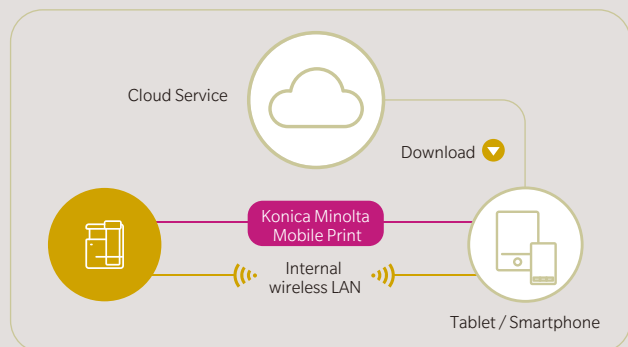

USB direct print

After inserting a USB flash drive into the USB port located at the side of the operation panel, printing procedures pop up on the touch screen, and the data can be printed with a few easy steps.

Compatible file formats: PDF, compact PDF, JPEG, TIFF, XPS, compact XPS, OOXML (.docx/.xlsx/.pptx), and PPML.

Equipped with Card Shot function

When copying both sides of an irregular-sized original such as a license or business card, the front and back sides of the card can be automatically arranged to be printed on the same side of one sheet.

MOBILE & CLOUD Compatible with both mobile and cloud network functions

Konica Minolta Mobile Print^{*1} connects with mobile devices

A simple and intuitive user interface enables easy connection with mobile devices. Documents and photos stored in the cloud can be easily printed.

*1 The Android version can be downloaded from Google Play, iOS version from App Store and Windows 10 Mobile version from Microsoft Store.

*Requires a wireless LAN environment to connect mobile devices to a network.