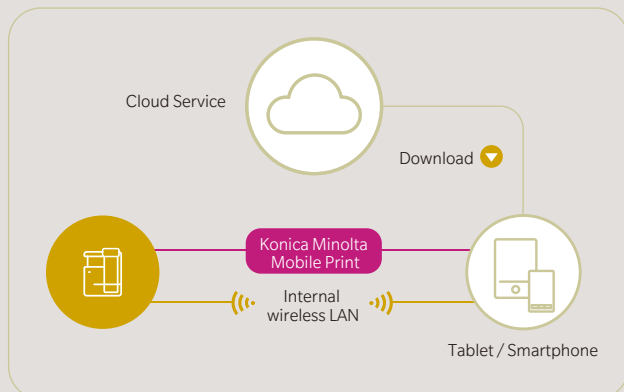

Paper feed unit: 500 sheets (Option)

Paper size: B5, A4, letter

*C4000i: up to 2x paper feed units can be added.
C3300i: 1x paper feed unit can be added.

MOBILE & CLOUD Flexible network connectivity

Konica Minolta Mobile Print^{*1} connects with mobile devices

A simple and intuitive user interface enables easy connection with mobile devices.

Documents and photos stored in the cloud can be printed.

*1 The Android version can be downloaded from Google Play, iOS version from App Store and Windows 10 Mobile version from Microsoft Store.

*Requires a wireless LAN environment to connect mobile devices to a network.

Compatibility with mobile print services

bizhub C4000i series is compatible with a variety of services to print from smartphones and tablets.