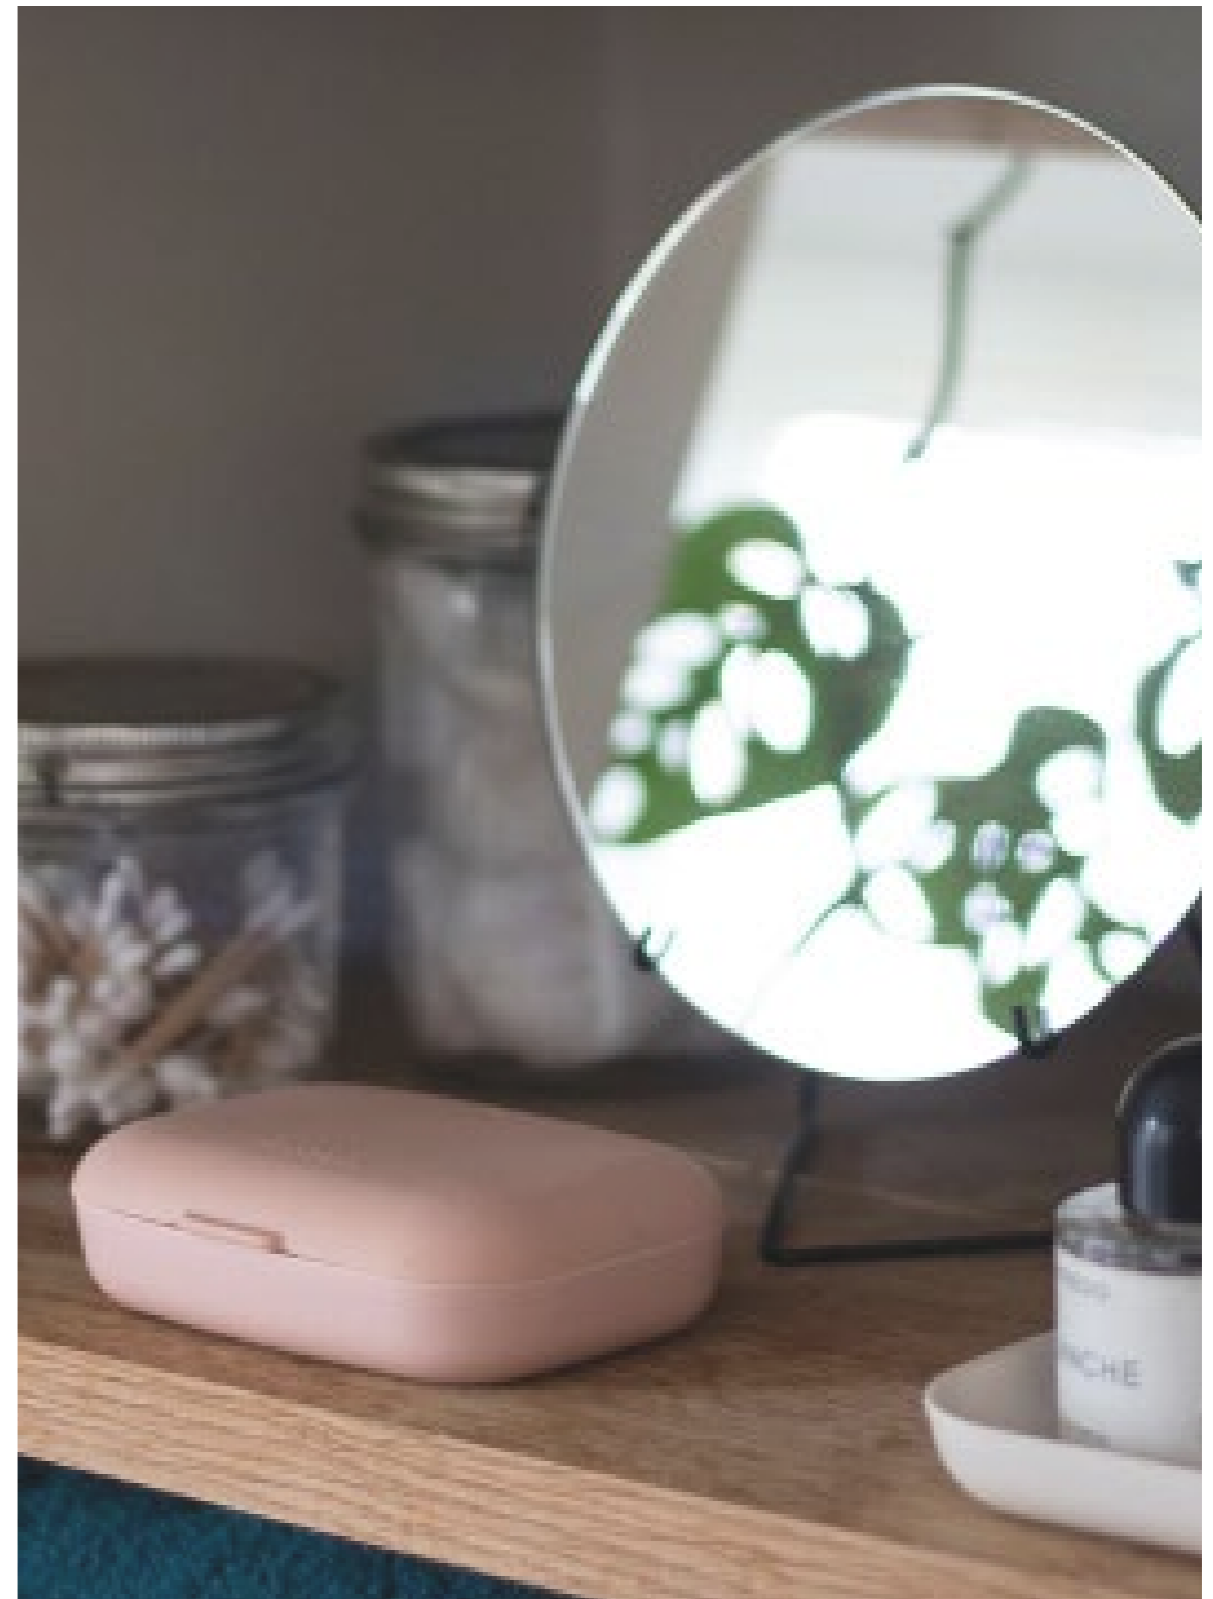

TRAVEL SOAP BOX

4 3/4 x 3 3/4 x 1 1/2 in

Smoke
89462

Blush
89448

Cloud
89455

Blue Abyss
90987

TRAVEL SOAP BOX - OVAL

4 3/4 x 3 3/4 x 1 1/2 in