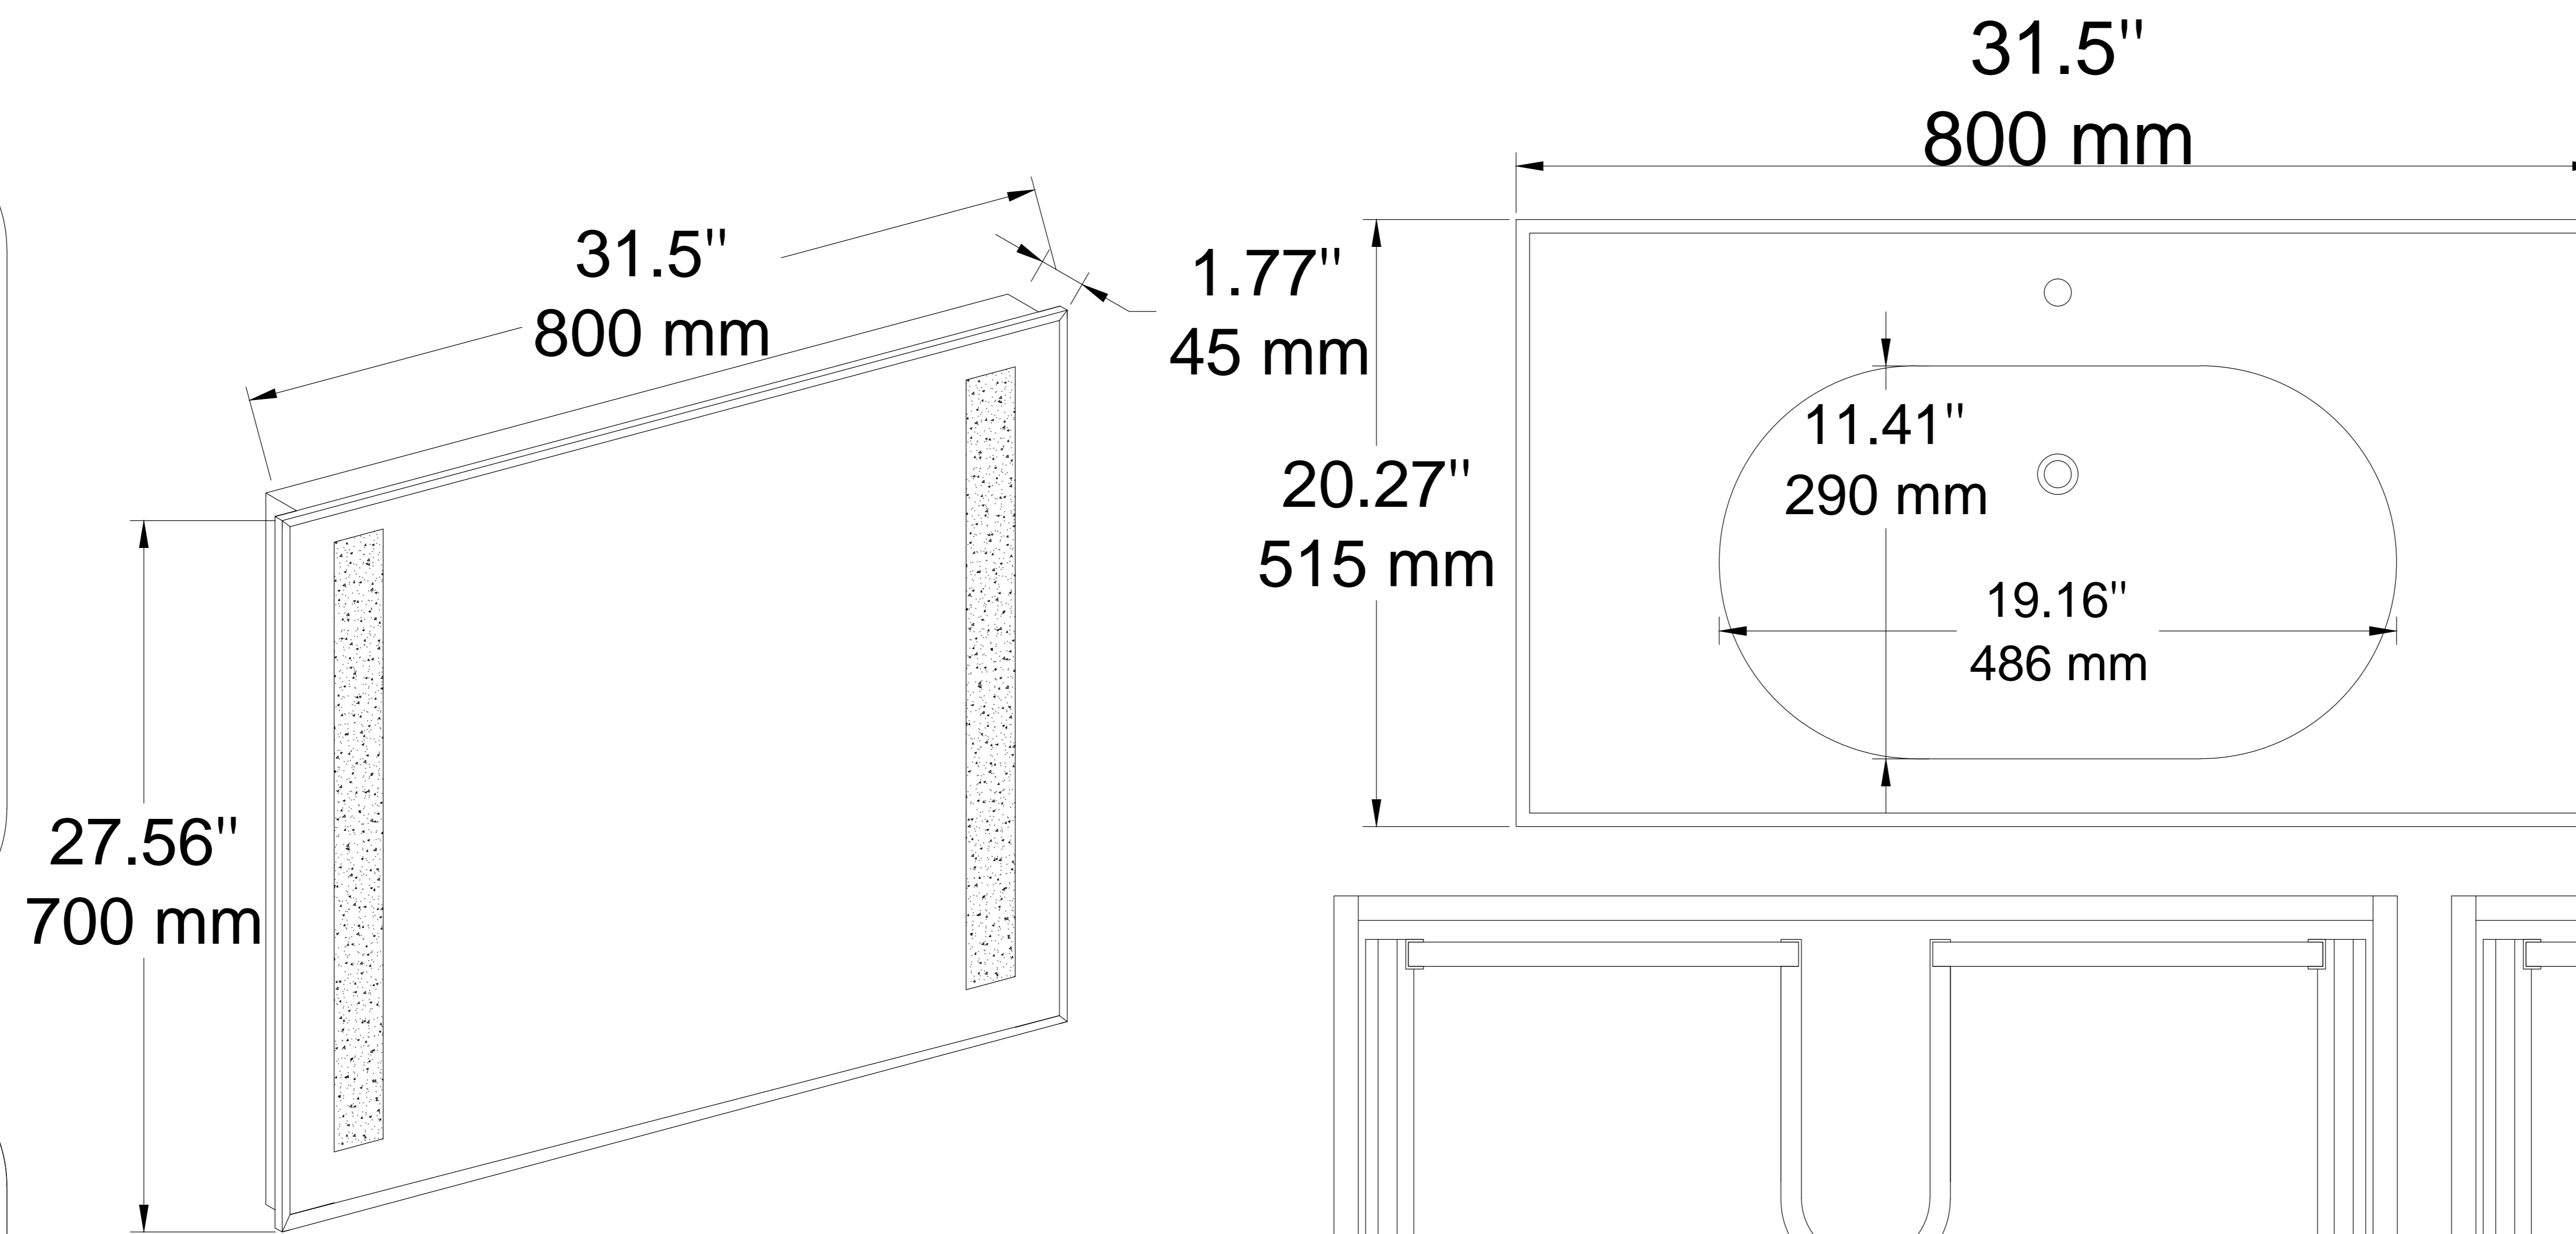

ARGENTO COLLECTION

31.5" VANITY

ARGENTO 31.5"

CABINET

30.1"x 19.88"x 22.83"

MIRROR

27.56"x 31.5"x 1.77"

Tape measure