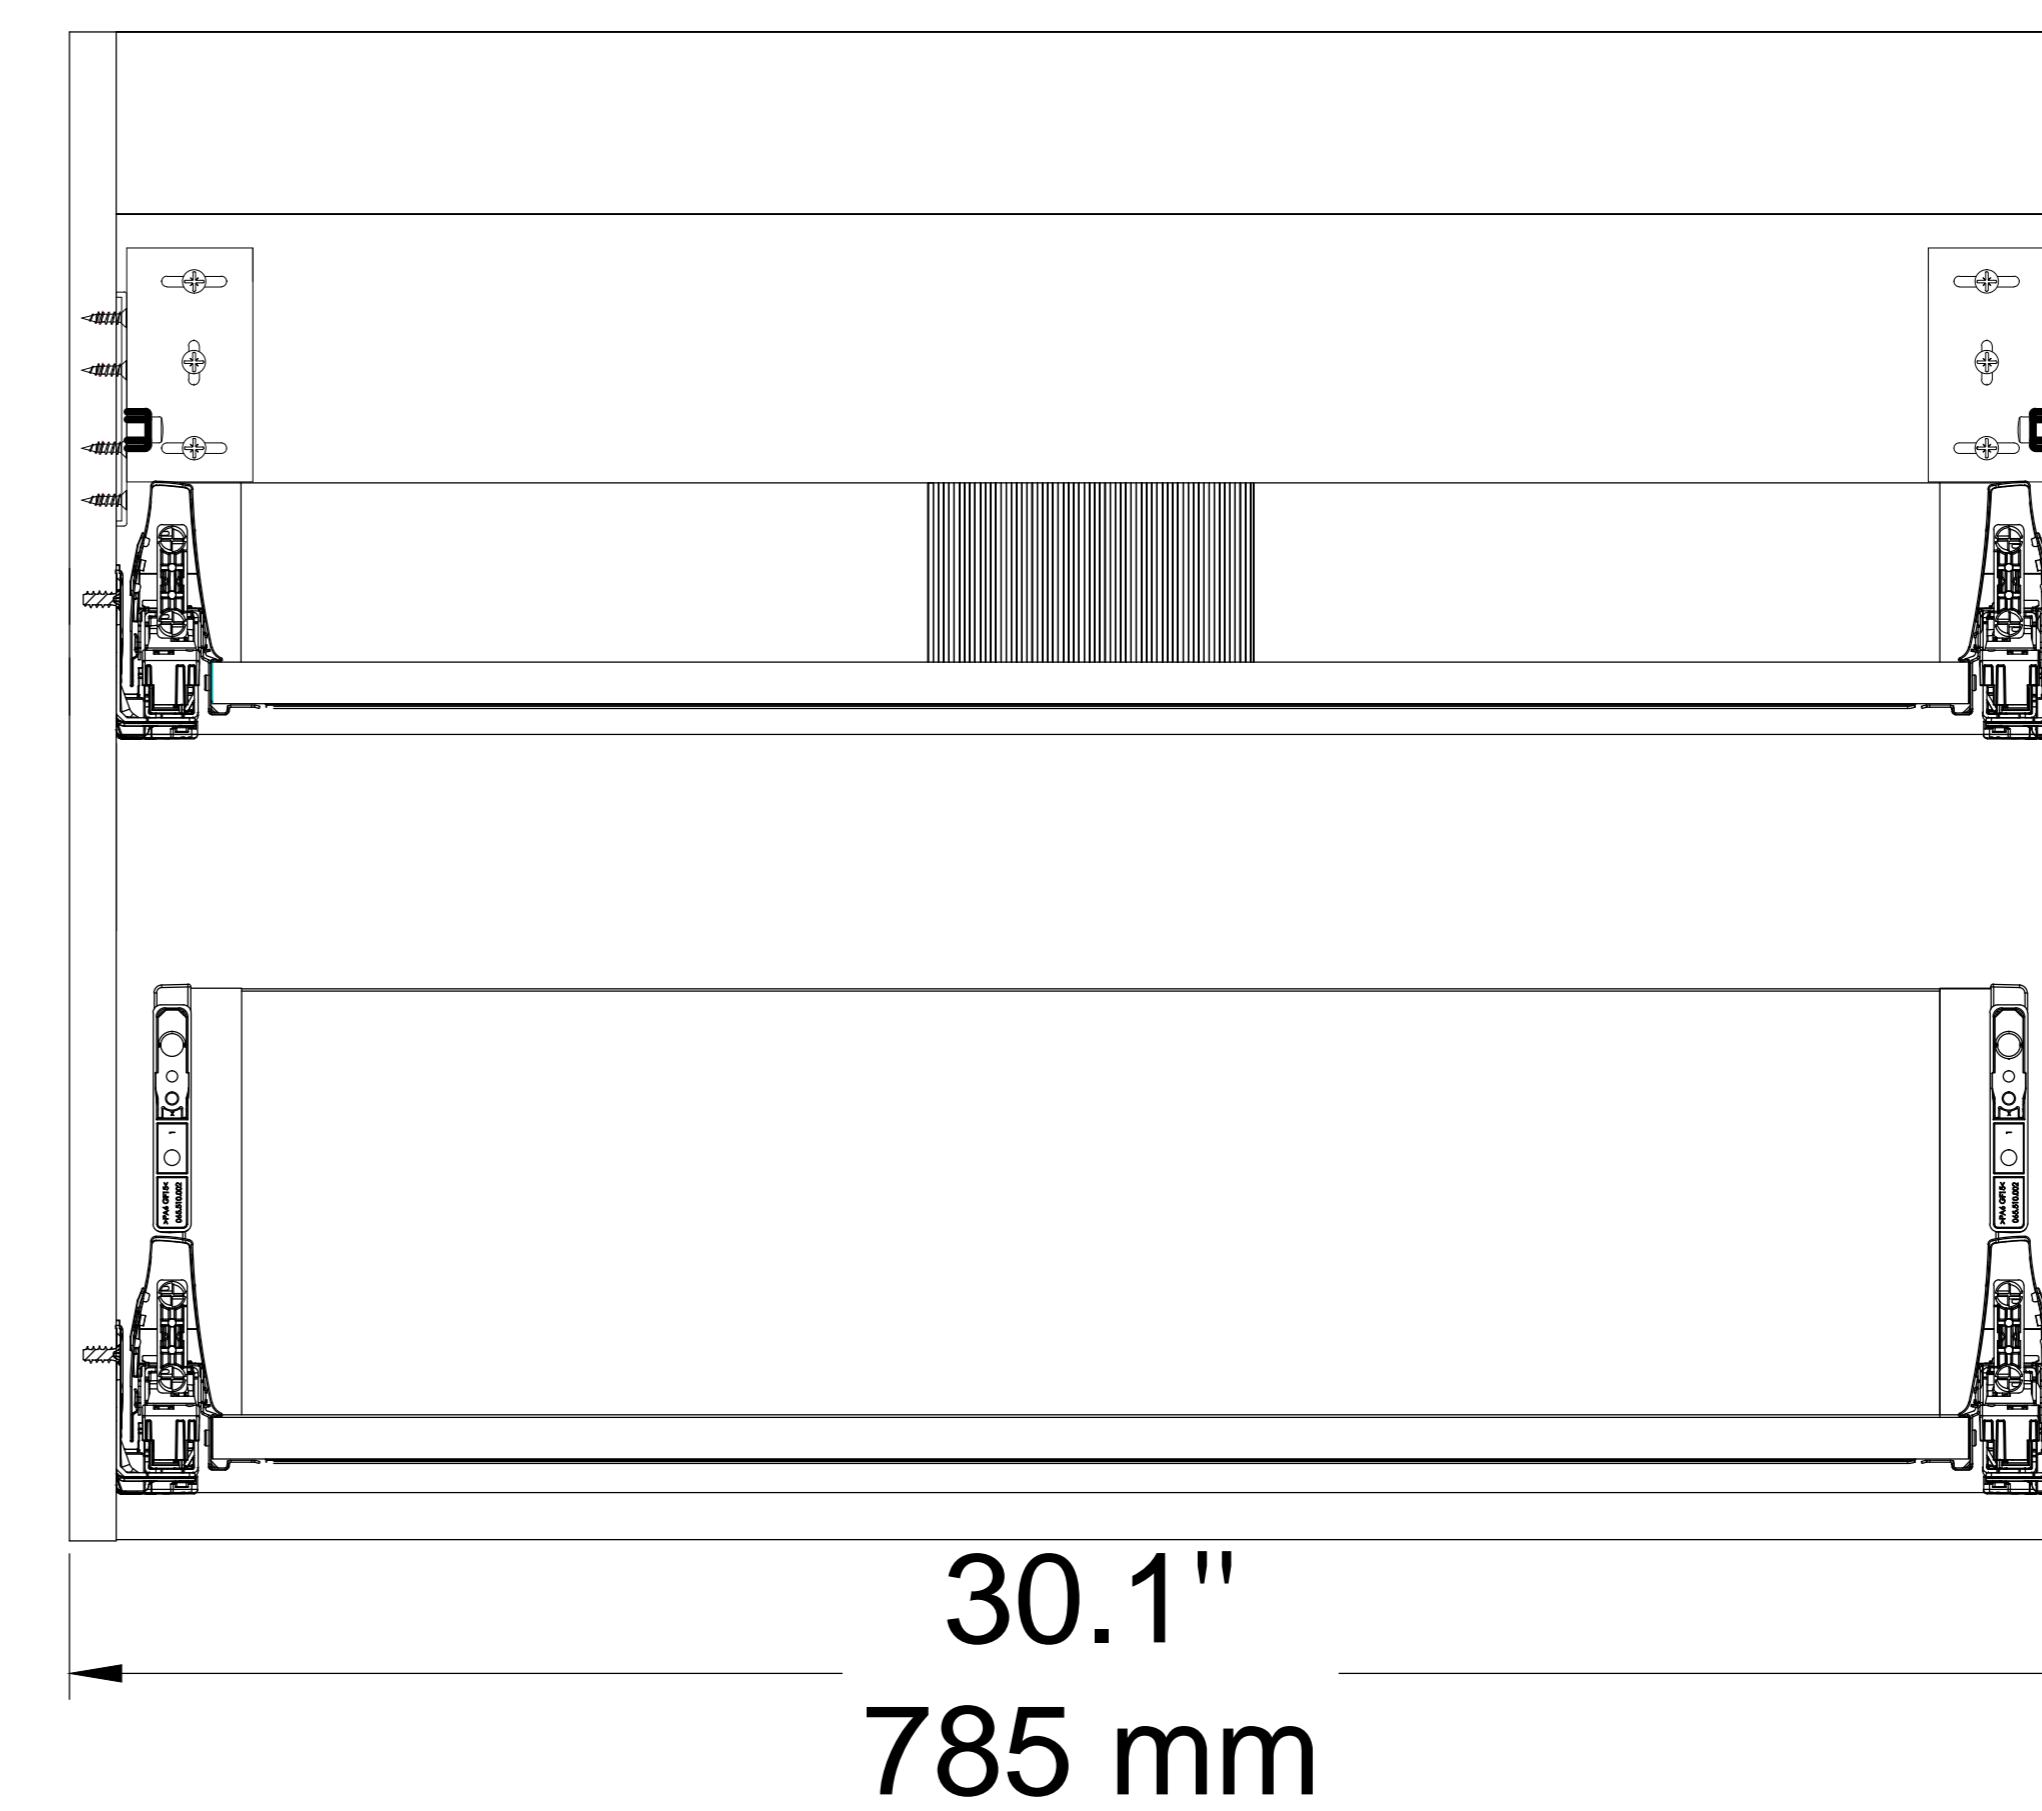

ARGENTO COLLECTION

31.5" VANITY

ARGENTO 31.5"

CABINET

30.1"x 19.88"x 22.83"

MIRROR

27.56"x 31.5"x 1.77"

Tape measure

Pencil

Elektric Drill

Drill Bit (7 mm)

Slicone

Screwdriver

Spirit Level

PARTS INCLUDED