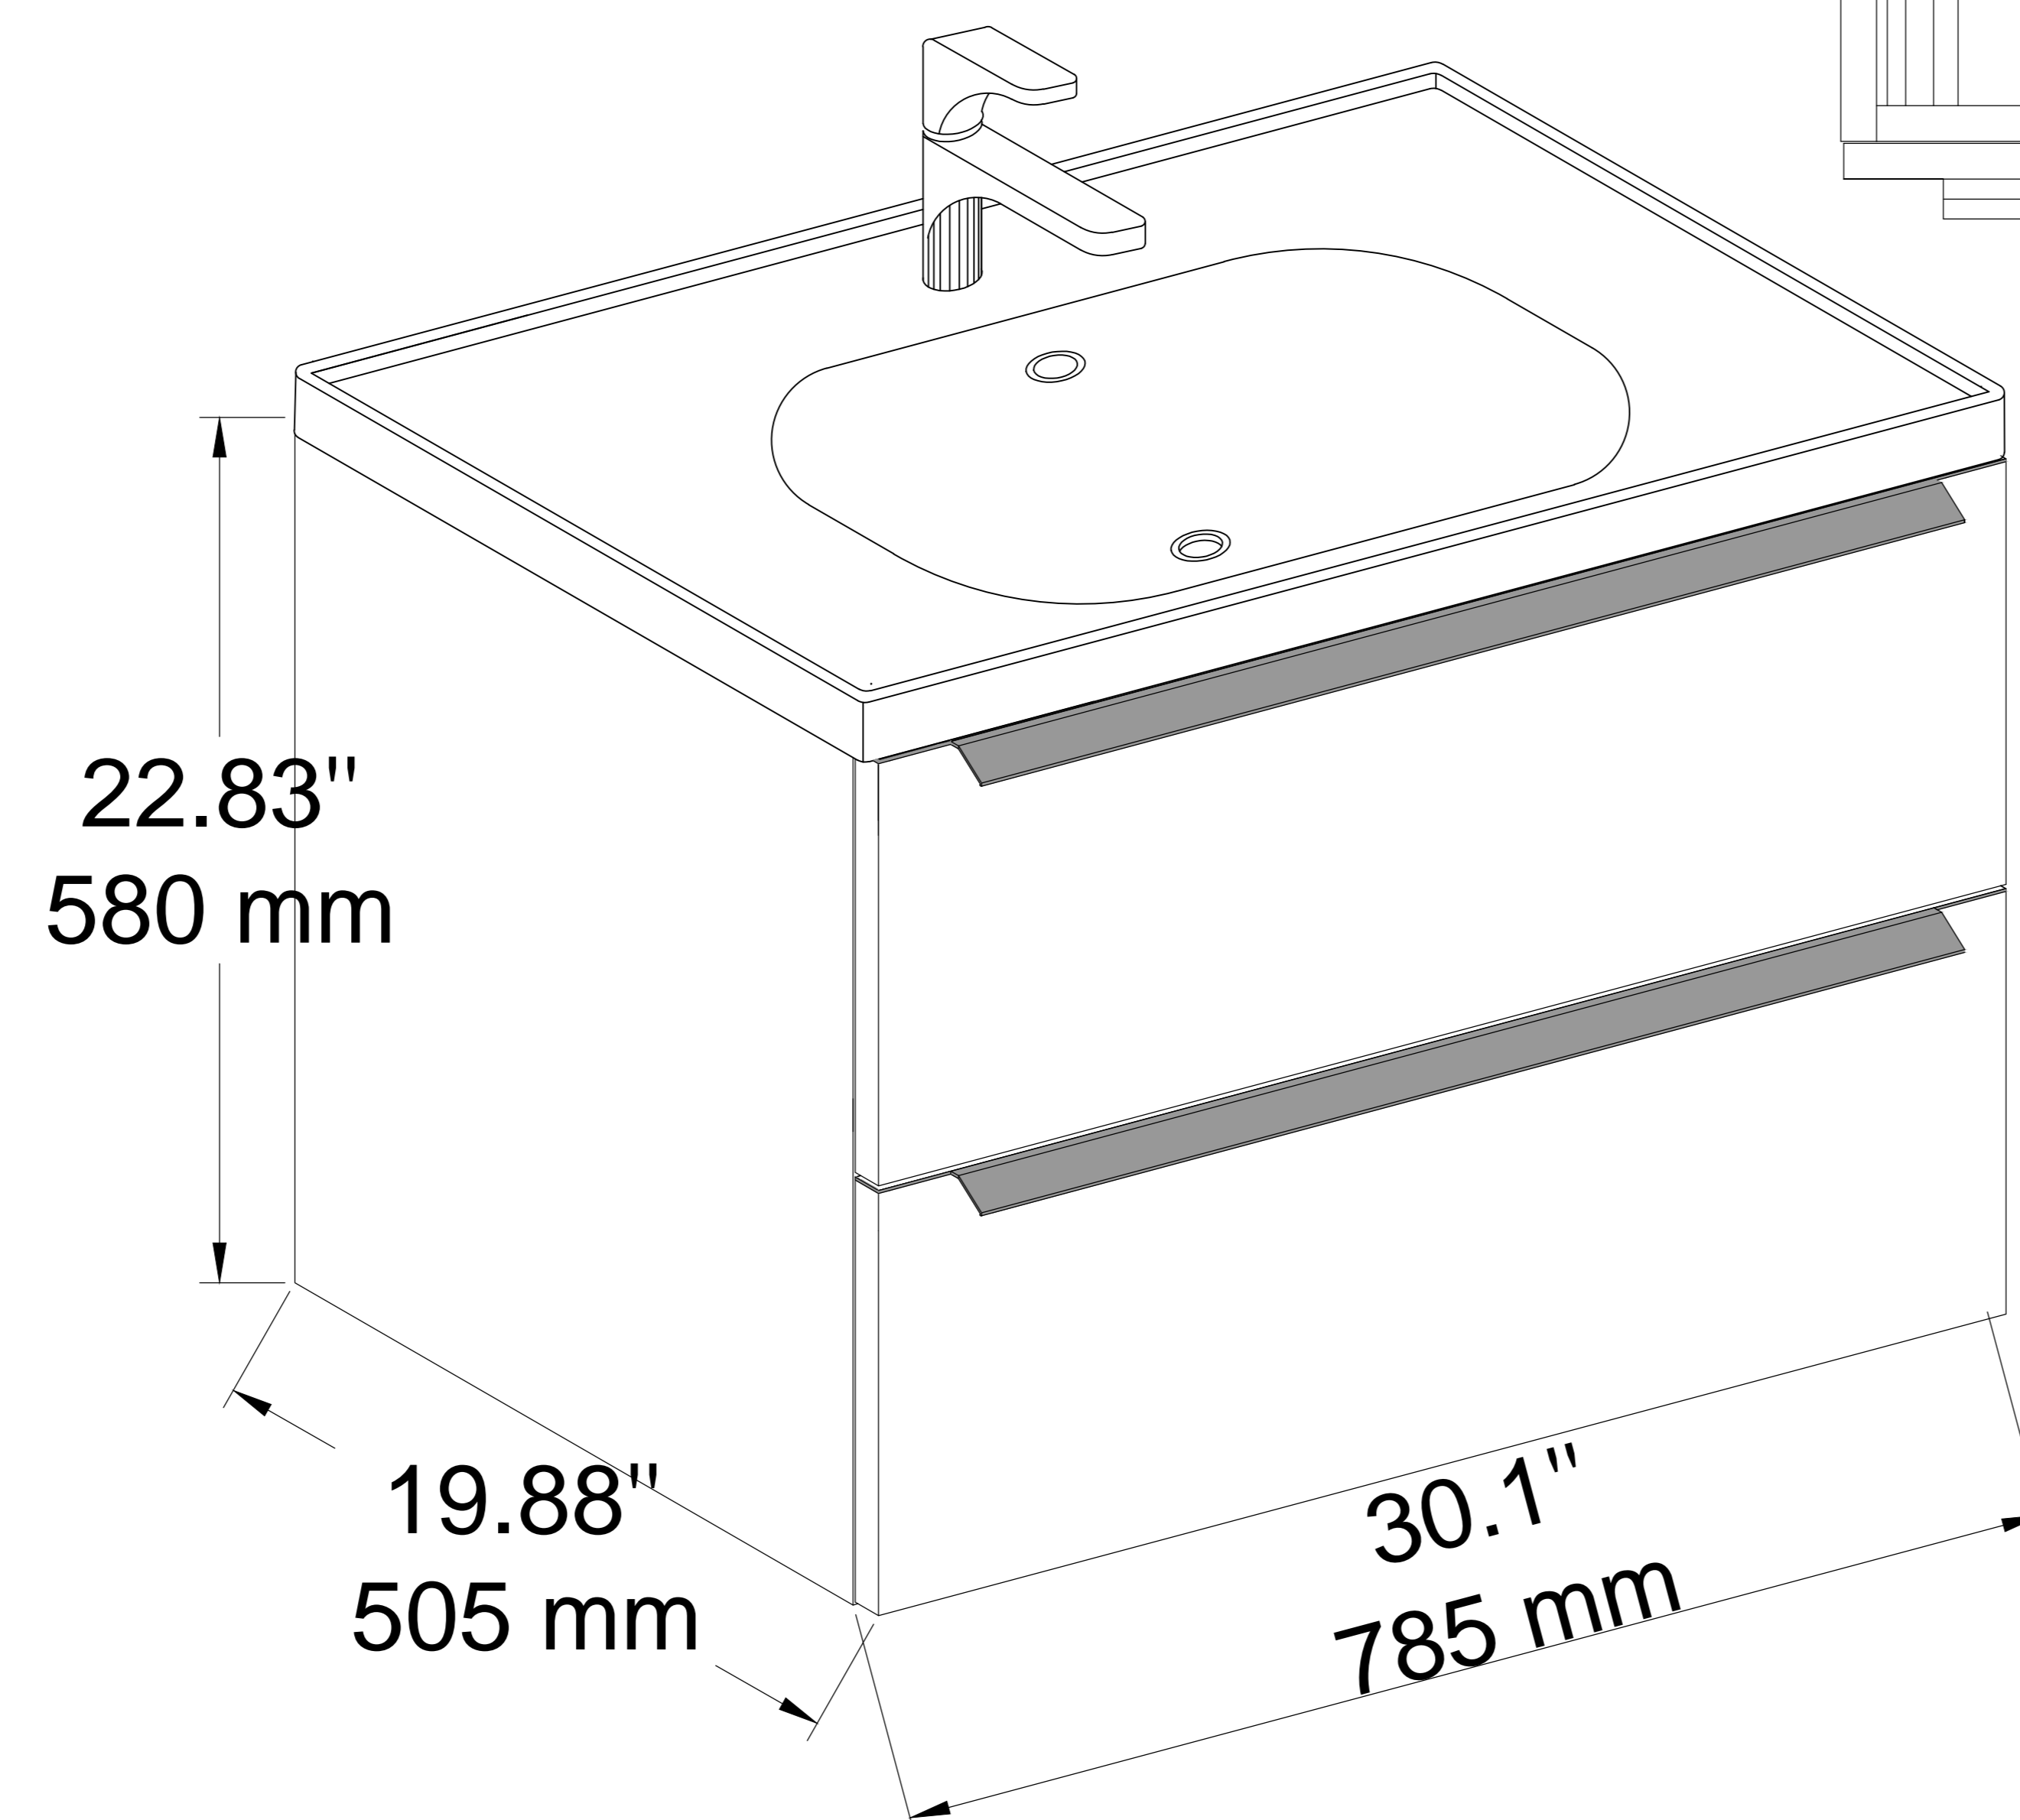

ARGENTO COLLECTION

31.5" VANITY

ARGENTO 31.5"

CABINET

30.1"x 19.88"x 22.83"

MIRROR

27.56"x 31.5"x 1.77"

Tape measure

Pencil

Elektric Drill

Drill Bit (7 mm)

Slicone

Screwdriver

Spirit Level

PARTS INCLUDED