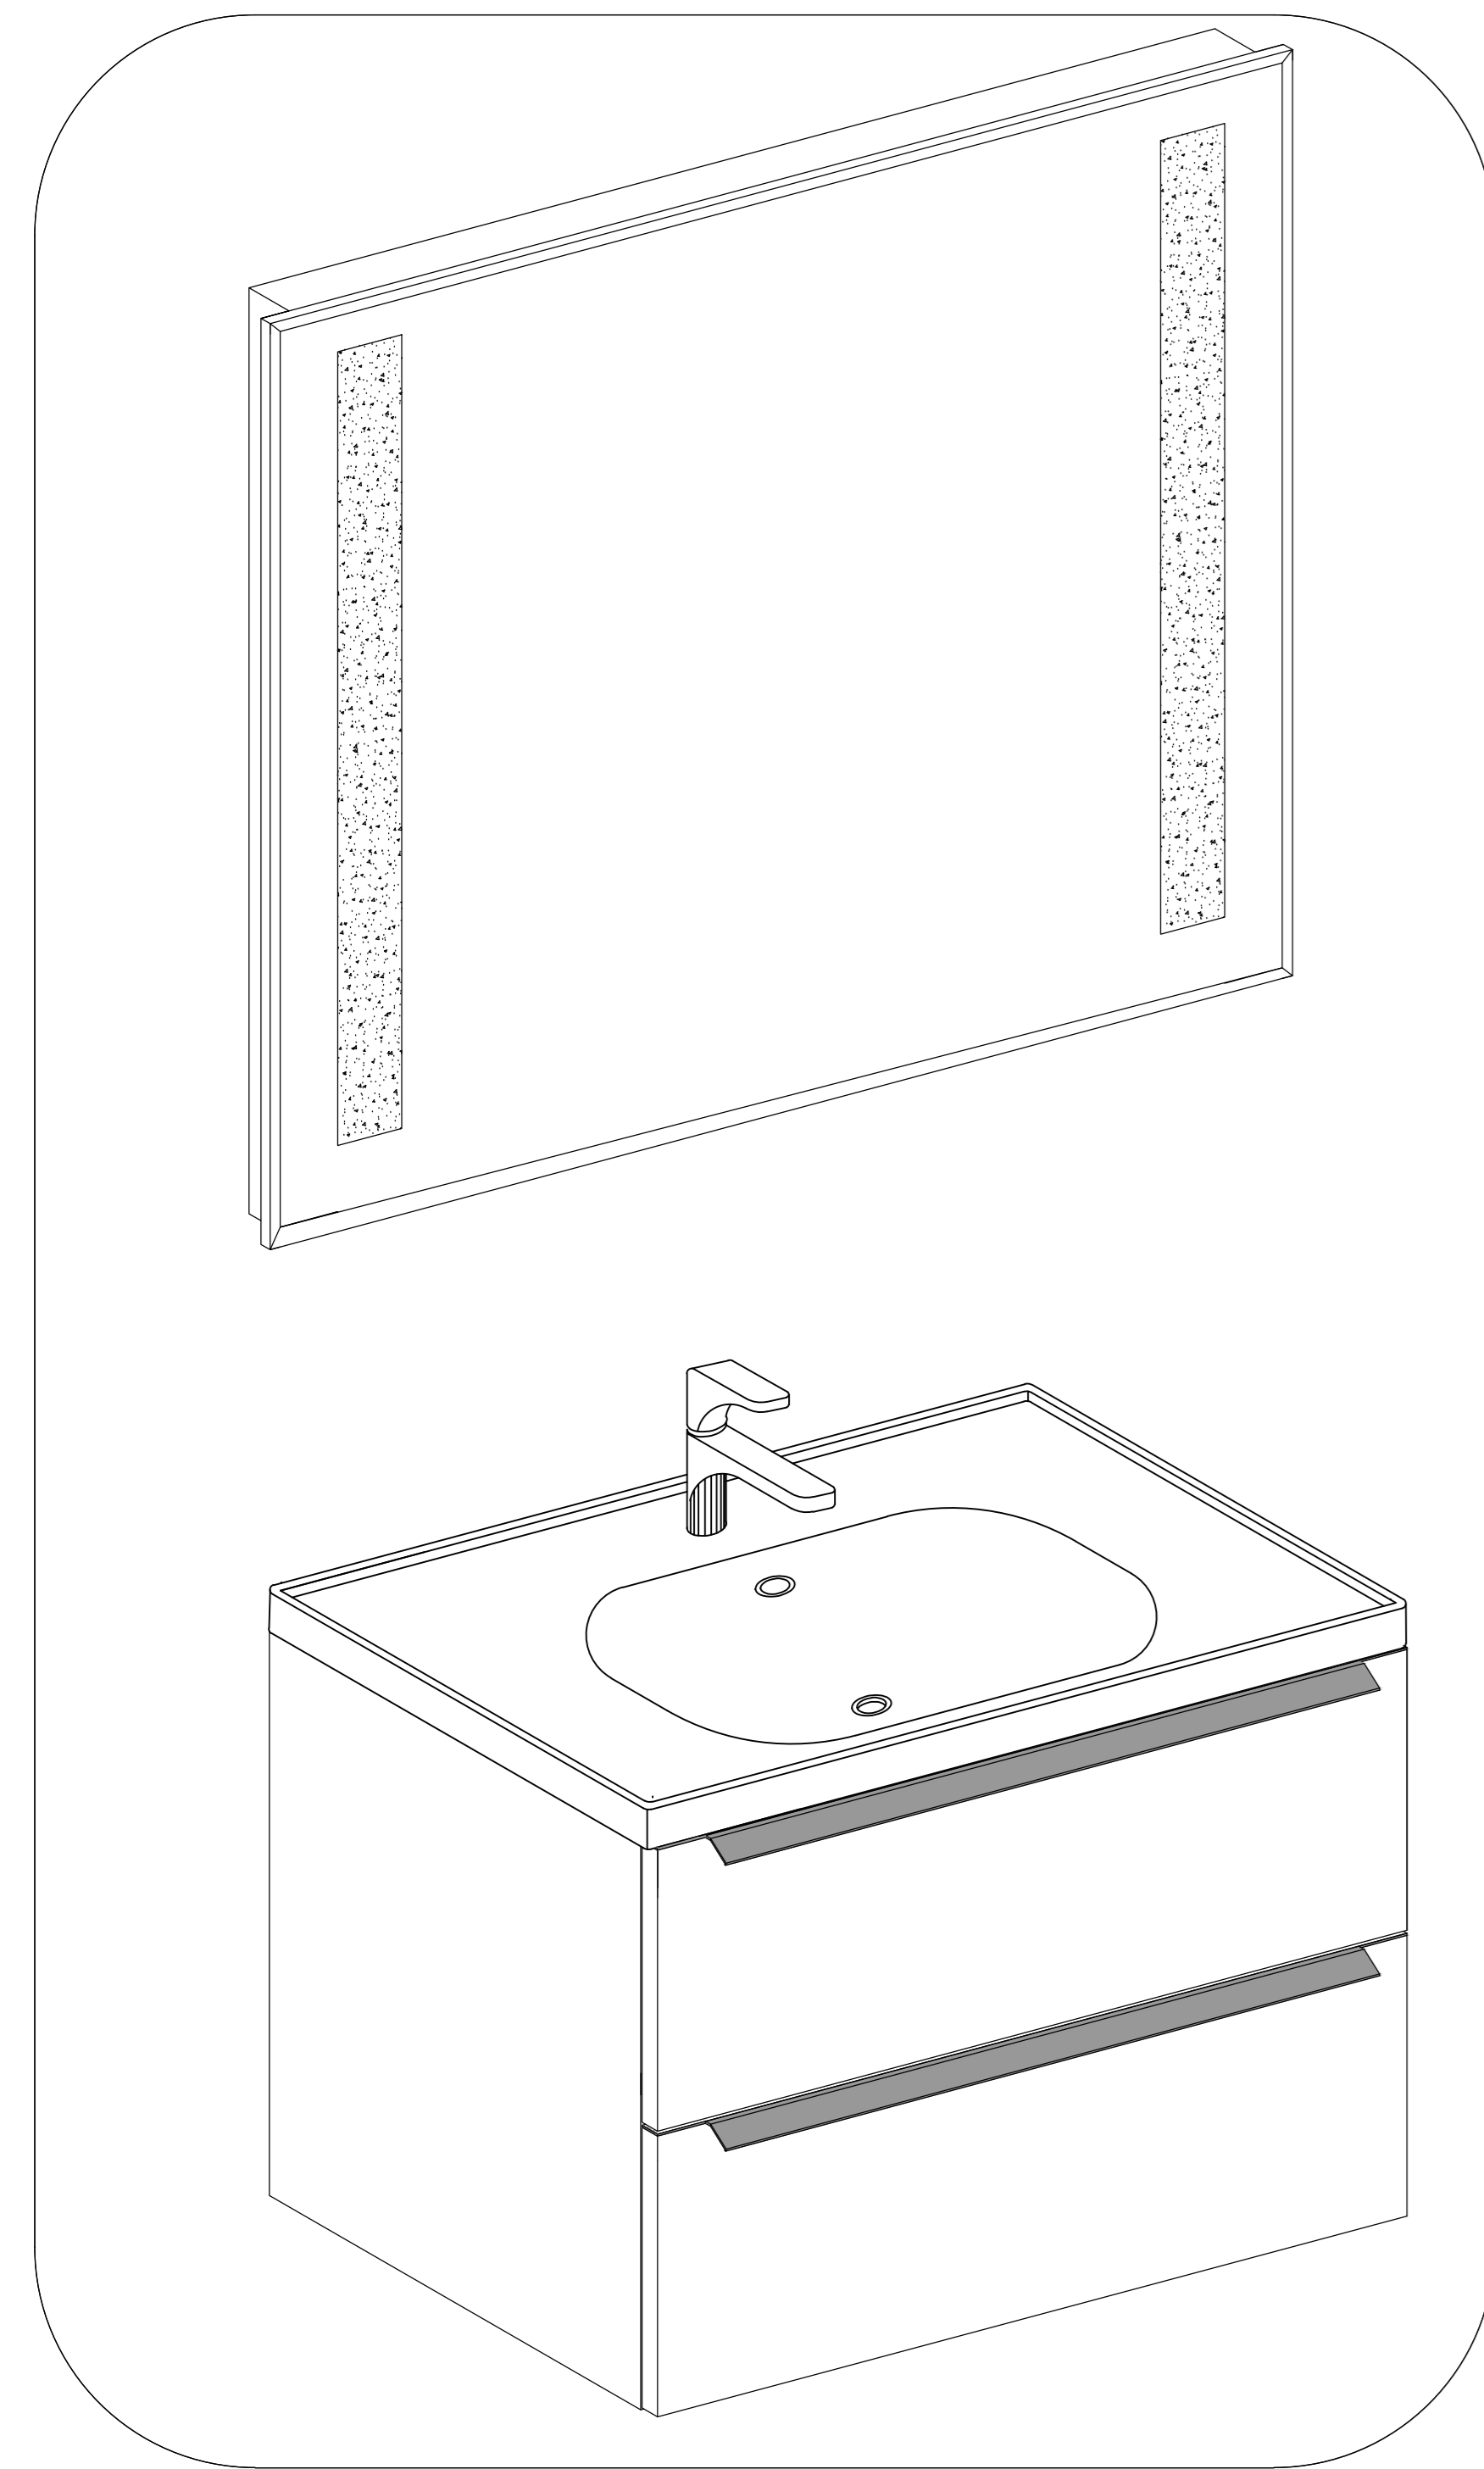

ARGENTO COLLECTION

31.5" VANITY

ARGENTO 31.5"

CABINET

30.1"x 19.88"x 22.83"

MIRROR

27.56"x 31.5"x 1.77"

Tape measure

Pencil

Elektric Drill

Drill Bit (7 mm)

Slicone

Screwdriver

Spirit Level

PARTS INCLUDED