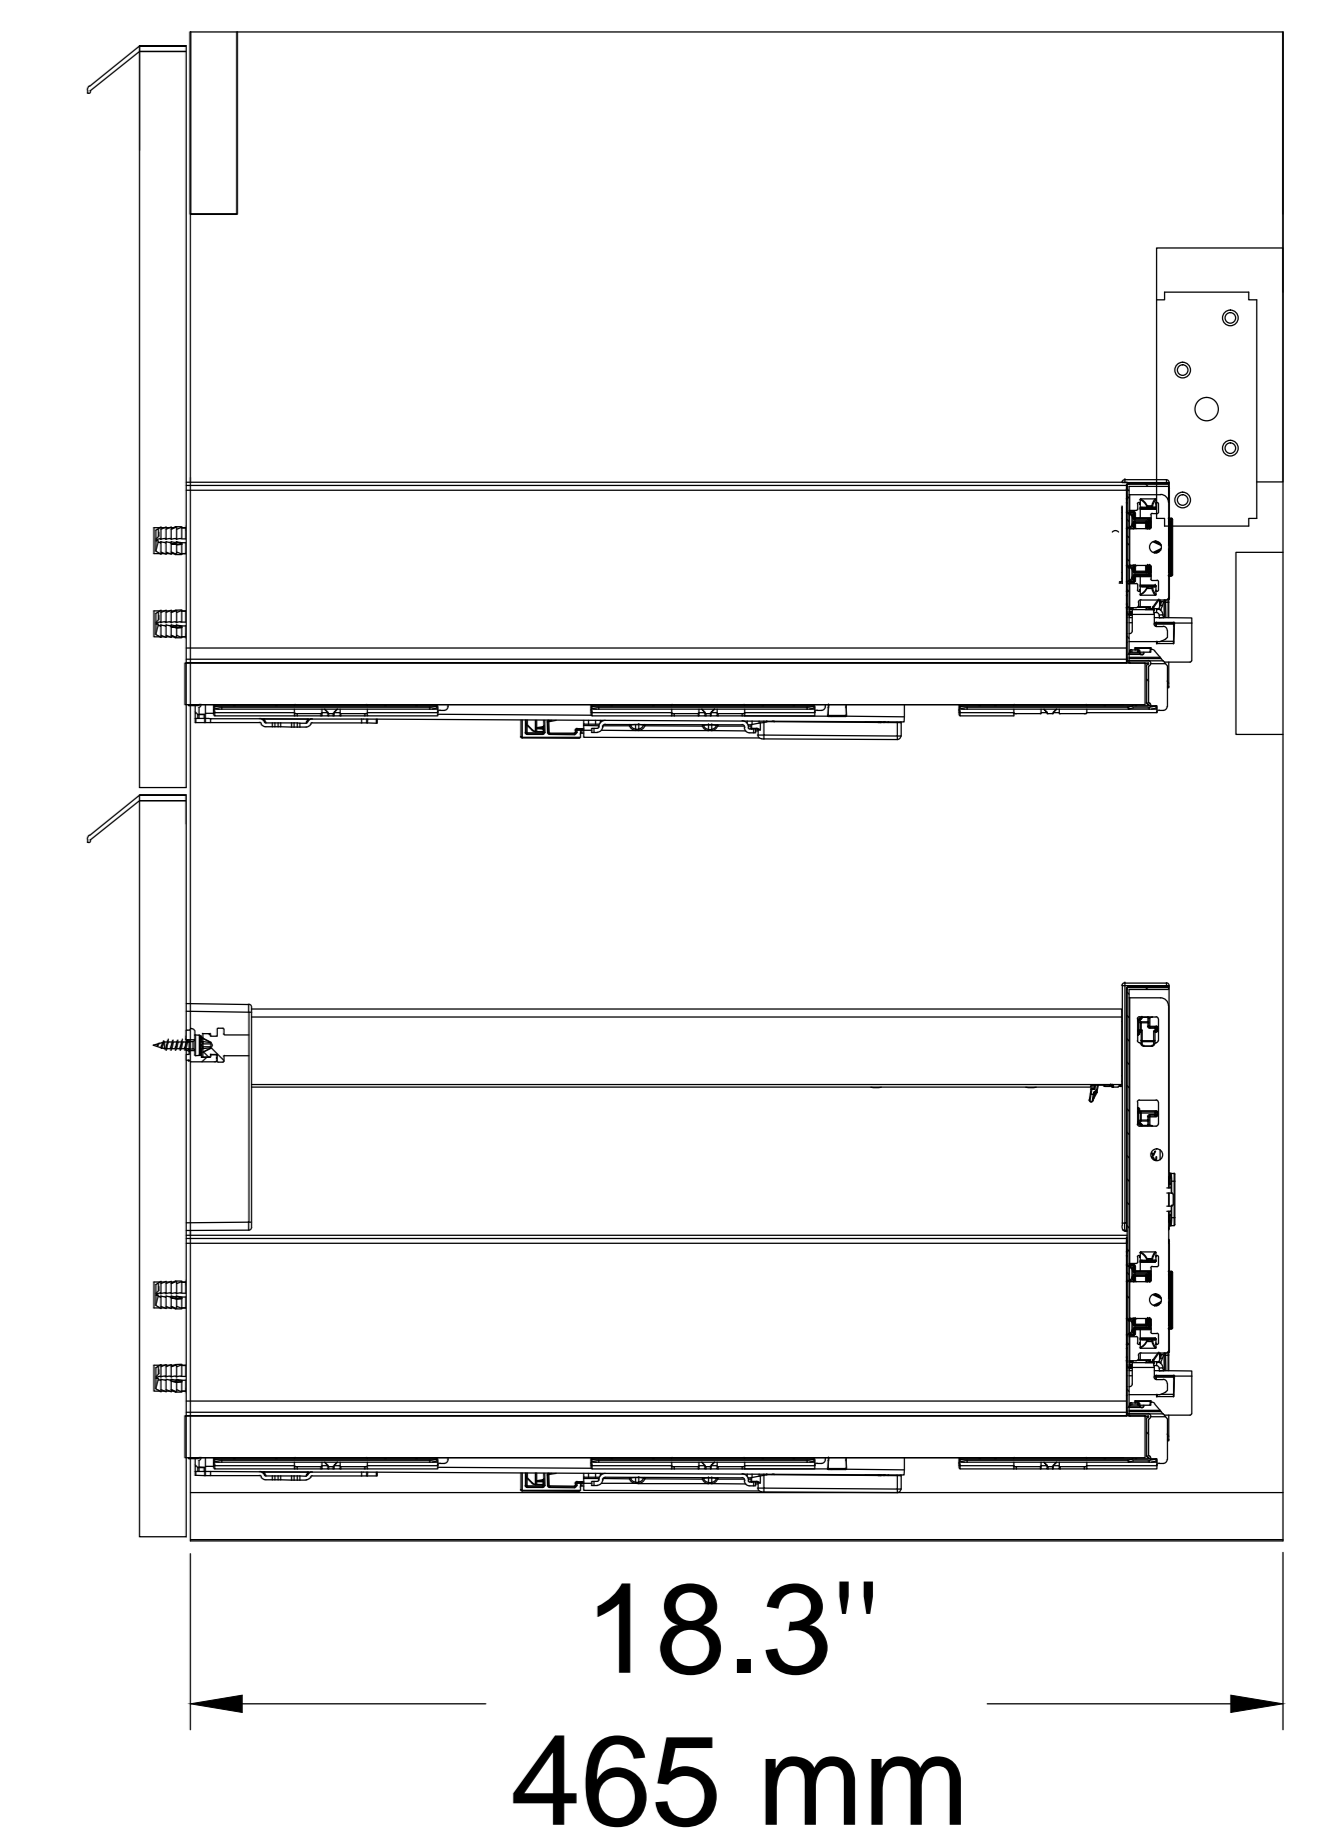

ARGENTO COLLECTION

31.5" VANITY

ARGENTO 31.5"

CABINET

30.1"x 19.88"x 22.83"

MIRROR

27.56"x 31.5"x 1.77"

Tape measure

Pencil

Elektric Drill

Drill Bit (7 mm)

Slicone

Screwdriver

Spirit Level

PARTS INCLUDED