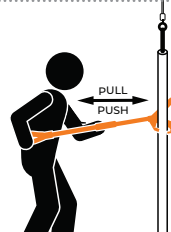

The Proper TO KEEP YOUR HANDS OFF IT™

WHEN USING A **SHOVEIT®**

The ShoveIt® all-purpose hand safety tool enables workers to remain a safe distance away from danger zones and pinch points while maneuvering suspended loads or any other moveable object. The versatile V-shaped head allows workers to safely push against flat surfaces, corners, edges and tubulars. Opposing grab hooks can push and pull cables, slings, taglines, cargo basket rims or any other small diameter object. Proper usage and body positioning is the key to safe operations.

USE THE V-SHAPED HEAD TO:

Push the corner or edge of an object to move it or guide and control the load

Push on a flat surface to move an object

Push suspended vertical tubing

Push objects along a rolling rack

Push tubulars along a pipe rack

Push rolling objects on the ground

USE THE OPPOSING GRAB HOOKS TO:

Retrieve tagline without being under the load

Push or pull cable, wire rope or chain slings to guide and control a load

Push or pull cargo baskets with rims up to 5" in width

Push or pull suspended vertical tubing (1.5" diameter or less)

MADE IN THE U.S.A.

800.674.9224

US PATENT NO. 8,376,430

Passed third-party high voltage ASTM F3121 Section 6.3 75 kv/ft. 60Hz test