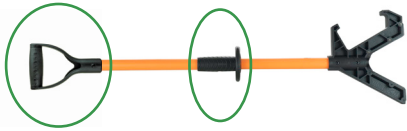

US PATENT NO. 8,376,430

Passed third-party high voltage ASTM F3121 Section 6.3 75 kv/ft. 60Hz test

PROPER HAND PLACEMENT

✓ DO'S