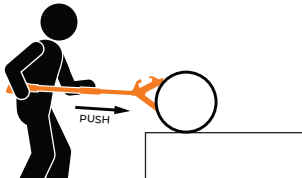

The Proper TO KEEP YOUR HANDS OFF IT™

WHEN USING A **SHOVEIT®**

The ShoveIt® all-purpose hand safety tool enables workers to remain a safe distance away from danger zones and pinch points while maneuvering suspended loads or any other moveable object. The versatile V-shaped head allows workers to safely push against flat surfaces, corners, edges and tubulars. Opposing grab hooks can push and pull cables, slings, taglines, cargo basket rims or any other small diameter object. Proper usage and body positioning is the key to safe operations.

USE THE V-SHAPED HEAD TO:

Push the corner or edge of an object to move it or guide and control the load

Push on a flat surface to move an object

Push suspended vertical tubing

Push objects along a rolling rack

Push tubulars along a pipe rack

Push rolling objects on the ground

USE THE OPPOSING GRAB HOOKS TO:

Retrieve tagline without being under the load

Push or pull cable, wire rope or chain slings to guide and control a load

Push or pull cargo baskets with rims up to 5" in width

Push or pull suspended vertical tubing (1.5" diameter or less)

MADE IN THE U.S.A.

800.674.9224

US PATENT NO. 8,376,430

Passed third-party high voltage ASTM F3121 Section 6.3 75 kv/ft. 60Hz test