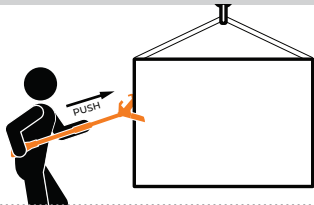

The Proper TO KEEP YOUR HANDS OFF IT™

WHEN USING A **SHOVEIT®**

The ShoveIt® all-purpose hand safety tool enables workers to remain a safe distance away from danger zones and pinch points while maneuvering suspended loads or any other moveable object. The versatile V-shaped head allows workers to safely push against flat surfaces, corners, edges and tubulars. Opposing grab hooks can push and pull cables, slings, taglines, cargo basket rims or any other small diameter object. Proper usage and body positioning is the key to safe operations.

USE THE V-SHAPED HEAD TO:

Push the corner or edge of an object to move it or guide and control the load

Push on a flat surface to move an object

Push suspended vertical tubing

Push objects along a rolling rack

Push tubulars along a pipe rack

Push rolling objects on the ground

USE THE OPPOSING GRAB HOOKS TO:

Retrieve tagline without being under the load

Push or pull cable, wire rope or chain slings to guide and control a load