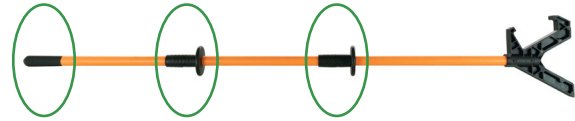

US PATENT NO. 8,376,430

Passed third-party high voltage ASTM F3121 Section 6.3 75 kv/ft. 60Hz test

PROPER HAND PLACEMENT

✓ DO'S