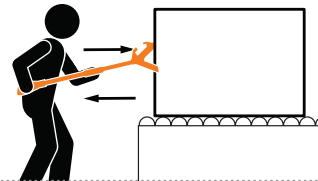

The Proper TO KEEP YOUR HANDS OFF IT™

WHEN USING A **SHOVEIT®**

The ShoveIt® all-purpose hand safety tool enables workers to remain a safe distance away from danger zones and pinch points while maneuvering suspended loads or any other moveable object. The versatile V-shaped head allows workers to safely push against flat surfaces, corners, edges and tubulars. Opposing grab hooks can push and pull cables, slings, taglines, cargo basket rims or any other small diameter object. Proper usage and body positioning is the key to safe operations.

USE THE V-SHAPED HEAD TO:

Push the corner or edge of an object to move it or guide and control the load

Push on a flat surface to move an object

Push suspended vertical tubing

Push objects along a rolling rack

Push tubulars along a pipe rack

Push rolling objects on the ground

USE THE OPPOSING GRAB HOOKS TO:

Retrieve tagline without being under the load

Push or pull cable, wire rope or chain slings to guide and control a load

Push or pull cargo baskets with rims up to 5" in width

Push or pull suspended vertical tubing (1.5" diameter or less)

MADE IN THE U.S.A.

800.674.9224

US PATENT NO. 8,376,430

Passed third-party high voltage ASTM F3121 Section 6.3 75 kv/ft. 60Hz test