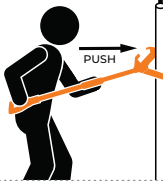

The Proper TO KEEP YOUR HANDS OFF IT™

WHEN USING A **SHOVEIT®**

The ShoveIt® all-purpose hand safety tool enables workers to remain a safe distance away from danger zones and pinch points while maneuvering suspended loads or any other moveable object. The versatile V-shaped head allows workers to safely push against flat surfaces, corners, edges and tubulars. Opposing grab hooks can push and pull cables, slings, taglines, cargo basket rims or any other small diameter object. Proper usage and body positioning is the key to safe operations.

USE THE V-SHAPED HEAD TO:

Push the corner or edge of an object to move it or guide and control the load

Push on a flat surface to move an object

Push suspended vertical tubing

Push objects along a rolling rack

Push tubulars along a pipe rack

Push rolling objects on the ground

USE THE OPPOSING GRAB HOOKS TO:

Retrieve tagline without being under the load

Push or pull cable, wire rope or chain slings to guide and control a load