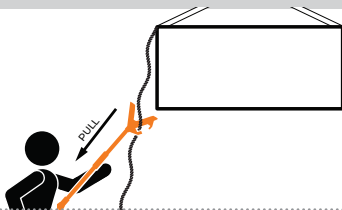

The Proper TO KEEP YOUR HANDS OFF IT™

WHEN USING A **SHOVEIT®**

The ShoveIt® all-purpose hand safety tool enables workers to remain a safe distance away from danger zones and pinch points while maneuvering suspended loads or any other moveable object. The versatile V-shaped head allows workers to safely push against flat surfaces, corners, edges and tubulars. Opposing grab hooks can push and pull cables, slings, taglines, cargo basket rims or any other small diameter object. Proper usage and body positioning is the key to safe operations.

USE THE V-SHAPED HEAD TO:

Push the corner or edge of an object to move it or guide and control the load

Push on a flat surface to move an object

Push suspended vertical tubing

Push objects along a rolling rack

Push tubulars along a pipe rack

Push rolling objects on the ground

USE THE OPPOSING GRAB HOOKS TO:

Retrieve tagline without being under the load

Push or pull cable, wire rope or chain slings to guide and control a load

Push or pull cargo baskets with rims up to 5" in width

Push or pull suspended vertical tubing (1.5" diameter or less)

MADE IN THE U.S.A.

800.674.9224

US PATENT NO. 8,376,430

Passed third-party high voltage ASTM F3121 Section 6.3 75 kv/ft. 60Hz test