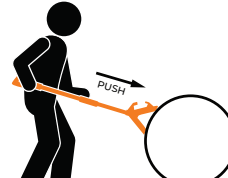

The Proper TO KEEP YOUR HANDS OFF IT™

WHEN USING A **SHOVEIT®**

The ShoveIt® all-purpose hand safety tool enables workers to remain a safe distance away from danger zones and pinch points while maneuvering suspended loads or any other moveable object. The versatile V-shaped head allows workers to safely push against flat surfaces, corners, edges and tubulars. Opposing grab hooks can push and pull cables, slings, taglines, cargo basket rims or any other small diameter object. Proper usage and body positioning is the key to safe operations.

USE THE V-SHAPED HEAD TO:

Push the corner or edge of an object to move it or guide and control the load

Push on a flat surface to move an object

Push suspended vertical tubing

Push objects along a rolling rack

Push tubulars along a pipe rack

Push rolling objects on the ground

USE THE OPPOSING GRAB HOOKS TO:

Retrieve tagline without being under the load

Push or pull cable, wire rope or chain slings to guide and control a load

Push or pull cargo baskets with rims up to 5" in width

Push or pull suspended vertical tubing (1.5" diameter or less)

MADE IN THE U.S.A.

800.674.9224

US PATENT NO. 8,376,430

Passed third-party high voltage ASTM F3121 Section 6.3 75 kv/ft. 60Hz test