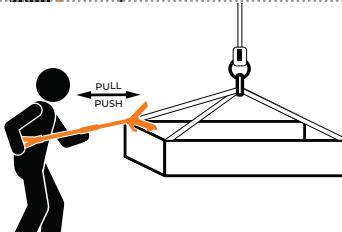

The Proper TO KEEP YOUR HANDS OFF IT™

WHEN USING A **SHOVEIT®**

The ShoveIt® all-purpose hand safety tool enables workers to remain a safe distance away from danger zones and pinch points while maneuvering suspended loads or any other moveable object. The versatile V-shaped head allows workers to safely push against flat surfaces, corners, edges and tubulars. Opposing grab hooks can push and pull cables, slings, taglines, cargo basket rims or any other small diameter object. Proper usage and body positioning is the key to safe operations.

USE THE V-SHAPED HEAD TO:

Push the corner or edge of an object to move it or guide and control the load

Push on a flat surface to move an object

Push suspended vertical tubing

Push objects along a rolling rack

Push tubulars along a pipe rack

Push rolling objects on the ground

USE THE OPPOSING GRAB HOOKS TO:

Retrieve tagline without being under the load

Push or pull cable, wire rope or chain slings to guide and control a load

Push or pull cargo baskets with rims up to 5" in width

Push or pull suspended vertical tubing (1.5" diameter or less)

MADE IN THE U.S.A.

800.674.9224

US PATENT NO. 8,376,430

Passed third-party high voltage ASTM F3121 Section 6.3 75 kv/ft. 60Hz test