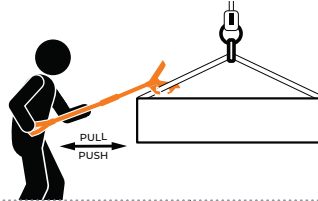

The Proper TO KEEP YOUR HANDS OFF IT™

WHEN USING A **SHOVEIT®**

The ShoveIt® all-purpose hand safety tool enables workers to remain a safe distance away from danger zones and pinch points while maneuvering suspended loads or any other moveable object. The versatile V-shaped head allows workers to safely push against flat surfaces, corners, edges and tubulars. Opposing grab hooks can push and pull cables, slings, taglines, cargo basket rims or any other small diameter object. Proper usage and body positioning is the key to safe operations.

USE THE V-SHAPED HEAD TO:

Push the corner or edge of an object to move it or guide and control the load

Push on a flat surface to move an object

Push suspended vertical tubing

Push objects along a rolling rack

Push tubulars along a pipe rack

Push rolling objects on the ground

USE THE OPPOSING GRAB HOOKS TO:

Retrieve tagline without being under the load

Push or pull cable, wire rope or chain slings to guide and control a load

Push or pull cargo baskets with rims up to 5" in width

Push or pull suspended vertical tubing (1.5" diameter or less)

MADE IN THE U.S.A.

800.674.9224

US PATENT NO. 8,376,430

Passed third-party high voltage ASTM F3121 Section 6.3 75 kv/ft. 60Hz test