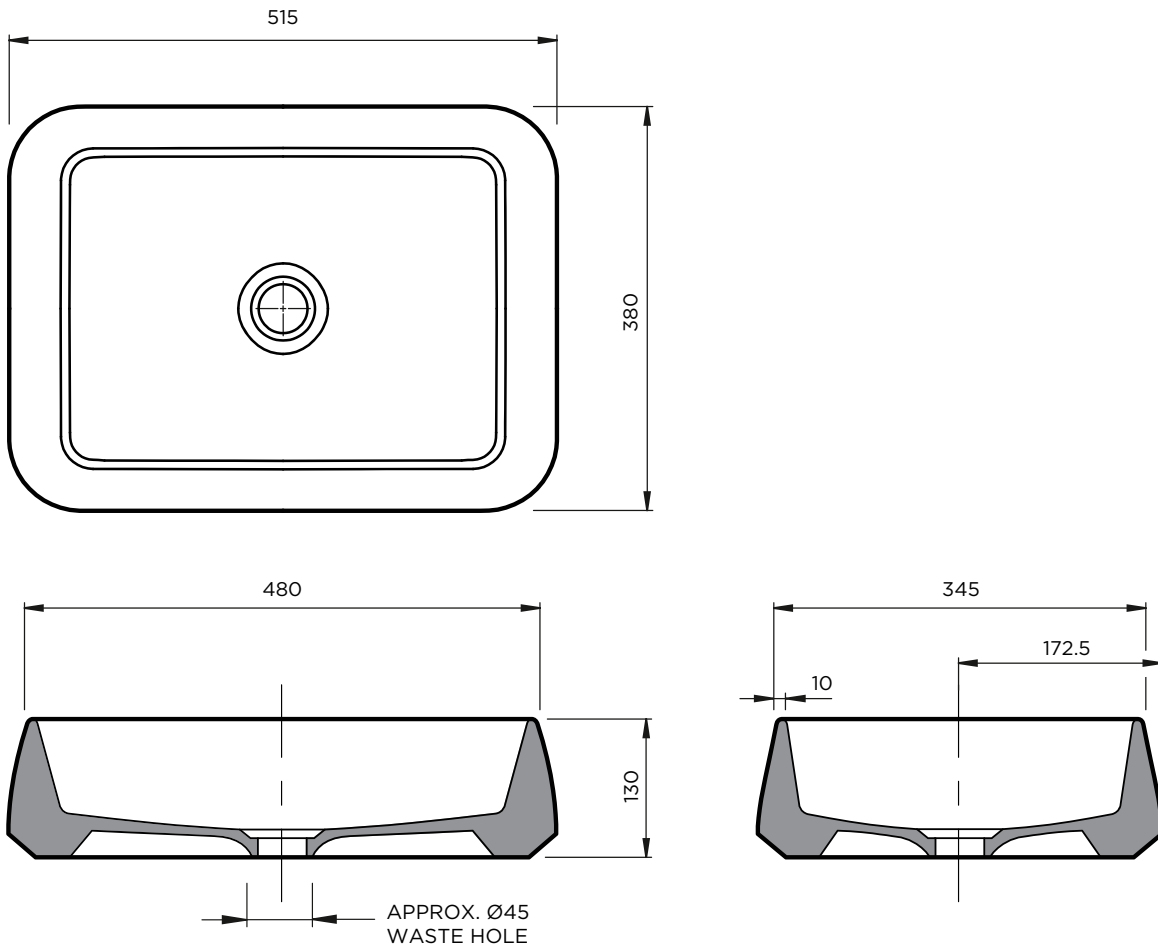

**ROBERT
GORDON**

INTERIORS

KILN 515 RECTANGULAR BASIN

Data Sheet

A simple rectangular form with a modern profile. The largest of our basins, Kiln 515 is a statement piece. Designed and handmade in Australia, this custom piece is available in 6 different reactive glaze finishes.

(Online Exclusive)

**ROBERT
GORDON**
INTERIORS

NOT TO SCALE

All Dimensions in MM

PRODUCT	TITLE	CAPACITY	DIMENSIONS	OVERFLOW	PLUG & WASTE	MATERIAL
515	Kiln 515 Basin	12.5 Litres	(L) 515mm (W) 380mm (H) 130mm Waste Hole Approx. 45mm	N/A	Intended for 32mm connection	High-fired, fully vitrified stoneware

Robert Gordon Pottery 114 Mulcahy Road, Pakenham VIC 3910

Lead times: Please allow up to 8 - 10 weeks for production.