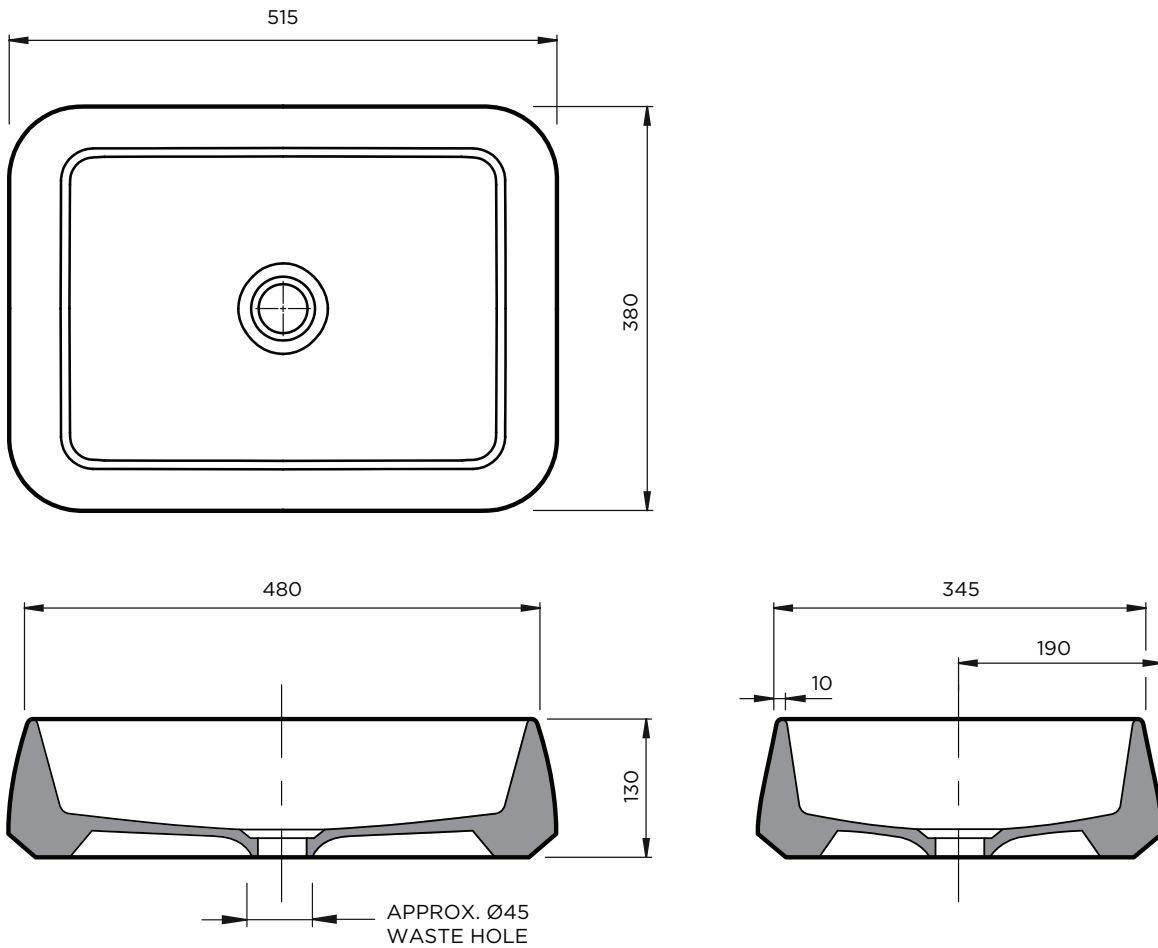

**ROBERT
GORDON**

INTERIORS

KILN 515 RECTANGULAR BASIN

Data Sheet

A simple rectangular form with a modern profile. The largest of our basins, Kiln 515 is a statement piece. Designed and handmade in Australia, this custom piece is available in 6 different reactive glaze finishes.

51570 COAST

51591 STORM

51519 SALTBUSH

51503 ROSE QUARTZ

51508 POPPYSEED

**ROBERT
GORDON**
INTERIORS

NOT TO SCALE

All Dimensions in MM

PRODUCT	TITLE	CAPACITY	DIMENSIONS	FINISHES	OVERFLOW	PLUG & WASTE	MATERIAL
515	Kiln 515 Basin	12.5 Litres	(L) 515mm (W) 380mm (H) 130mm Waste Hole Approx. 45mm	51570 COAST 51591 STORM 51519 SALTBUSH 51503 ROSE QUARTZ 51508 POPPYSEED	N/A	Intended for 32mm connection	High-fired, fully vitrified stoneware

Robert Gordon Pottery 114 Mulcahy Road, Pakenham VIC 3910

Lead times: Please allow up to 8 - 10 weeks for production.