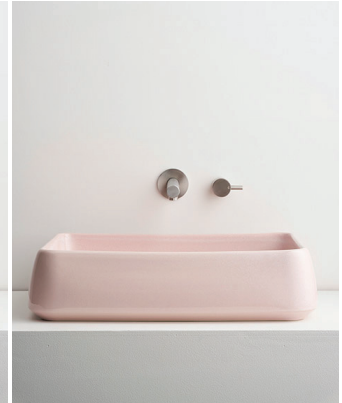

**ROBERT
GORDON**

INTERIORS

KILN 515 RECTANGULAR BASIN

Data Sheet

A simple rectangular form with a modern profile. The largest of our basins, Kiln 515 is a statement piece. Designed and handmade in Australia, this custom piece is available in 6 different reactive glaze finishes.

51570 COAST

51591 STORM

51519 SALTBUSH

51503 ROSE QUARTZ

51508 POPPYSEED

**ROBERT
GORDON**
INTERIORS

NOT TO SCALE

All Dimensions in MM

PRODUCT	TITLE	CAPACITY	DIMENSIONS	FINISHES	OVERFLOW	PLUG & WASTE	MATERIAL
515	Kiln 515 Basin	12.5 Litres	(L) 515mm (W) 380mm (H) 130mm Waste Hole Approx. 45mm	51570 COAST 51591 STORM 51519 SALTBUSH 51503 ROSE QUARTZ 51508 POPPYSEED	N/A	Intended for 32mm connection	High-fired, fully vitrified stoneware