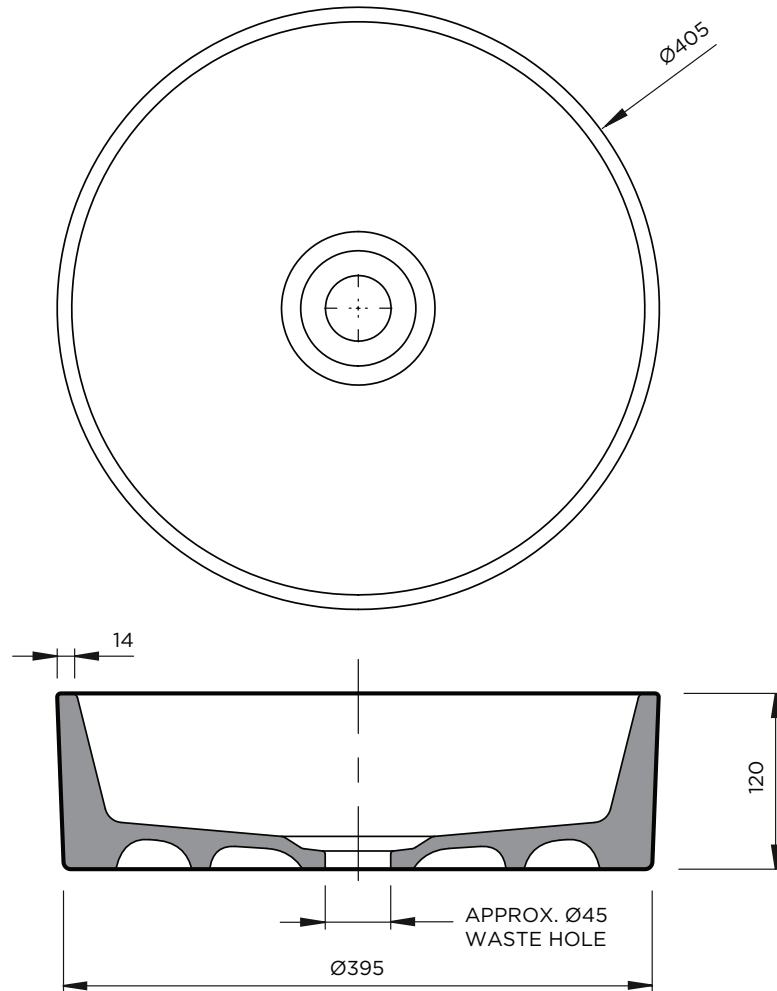

**ROBERT
GORDON**
INTERIORS

NOT TO SCALE

All Dimensions in MM

PRODUCT	TITLE	CAPACITY	DIMENSIONS	FINISHES	OVERFLOW	PLUG & WASTE	MATERIAL
400	Clay 400 Basin	9 Litres	(D) 405mm (H) 120mm Waste Hole Approx. 45mm	40070 COAST 40091 STORM 40006 RIVERGUM 40003 ROSE QUARTZ 40008 POPPYSEED 40025 STONE	N/A	Intended for 32mm connection	High-fired, fully vitrified stoneware

Robert Gordon Pottery 114 Mulcahy Road, Pakenham VIC 3910

Lead times: Please allow up to 8 - 10 weeks for production.