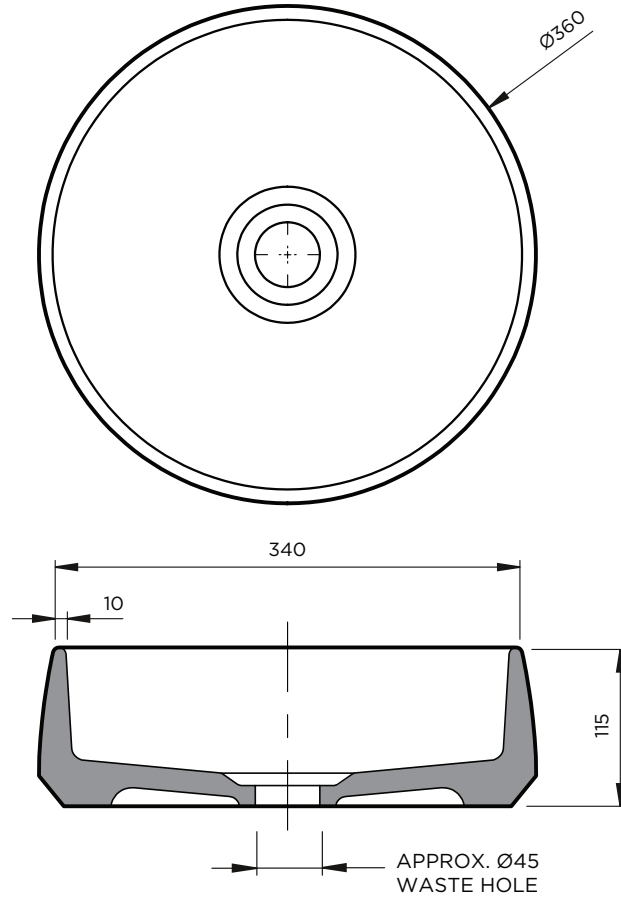

**ROBERT
GORDON**
INTERIORS

KILN 360 ROUND BASIN

Data Sheet

Compact and round, Kiln 360 is a perfect size for the smaller bathroom, or to be used in a set of two in a double basin vanity. Designed and handmade in Australia, this custom piece is available in 6 different reactive glaze finishes.

36070 COAST

36091 STORM

36006 RIVERGUM

36003 ROSE QUARTZ

36008 POPPYSEED

**ROBERT
GORDON**
INTERIORS

NOT TO SCALE

All Dimensions in MM

PRODUCT	TITLE	CAPACITY	DIMENSIONS	FINISHES	OVERFLOW	PLUG & WASTE	MATERIAL
360	Kiln 360 Basin	6.5 Litres	(D) 360mm (W) 340mm (H) 115mm Waste Hole Approx. 45mm	36070 COAST 36091 STORM 36006 RIVERGUM 36003 ROSE QUARTZ 36008 POPPYSEED	N/A	Intended for 32mm connection	High-fired, fully vitrified stoneware

Robert Gordon Pottery 114 Mulcahy Road, Pakenham VIC 3910

Lead times: Please allow up to 8 - 10 weeks for production.