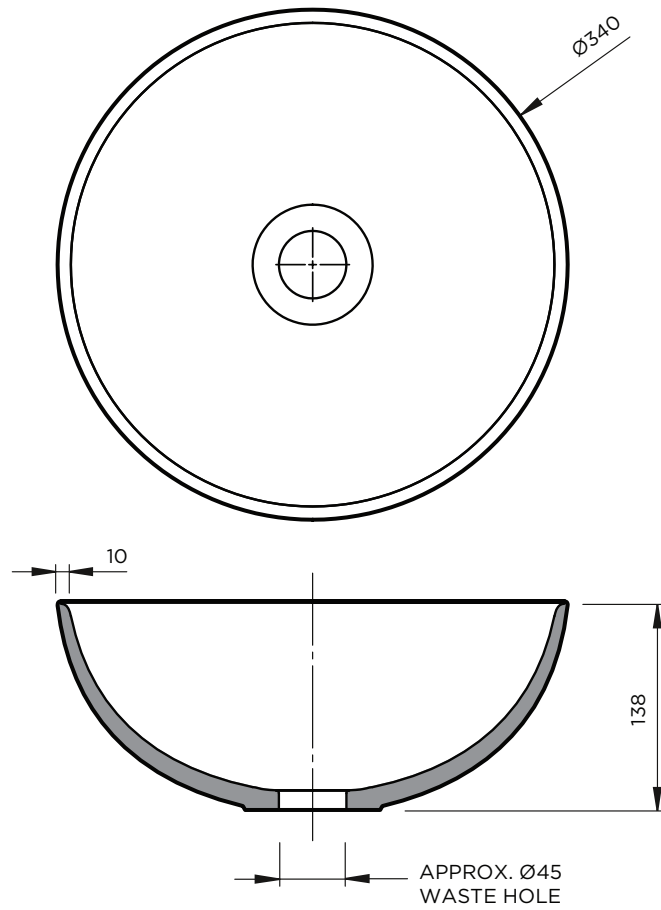

**ROBERT
GORDON**

INTERIORS

CLAY 340 DISH BASIN

Specification Sheet

The smallest basin in the collection, Clay 340 is a classic dish shape. High sides show off the reactive glazes to perfection. Designed and handmade in Australia.

**ROBERT
GORDON**
INTERIORS

NOT TO SCALE

All Dimensions in MM

PRODUCT	TITLE	CAPACITY	DIMENSIONS	PLUG & WASTE	OVERFLOW	MATERIAL
340	Clay 340 Basin	7 Litres	(D) 340mm (H) 138mm Waste Hole Approx. 45mm	Intended for 32mm connection	N/A	High-fired, fully vitrified stoneware

Robert Gordon Pottery 114 Mulcahy Road, Pakenham VIC 3910

Lead times: Please allow up to 8 - 10 weeks for production.