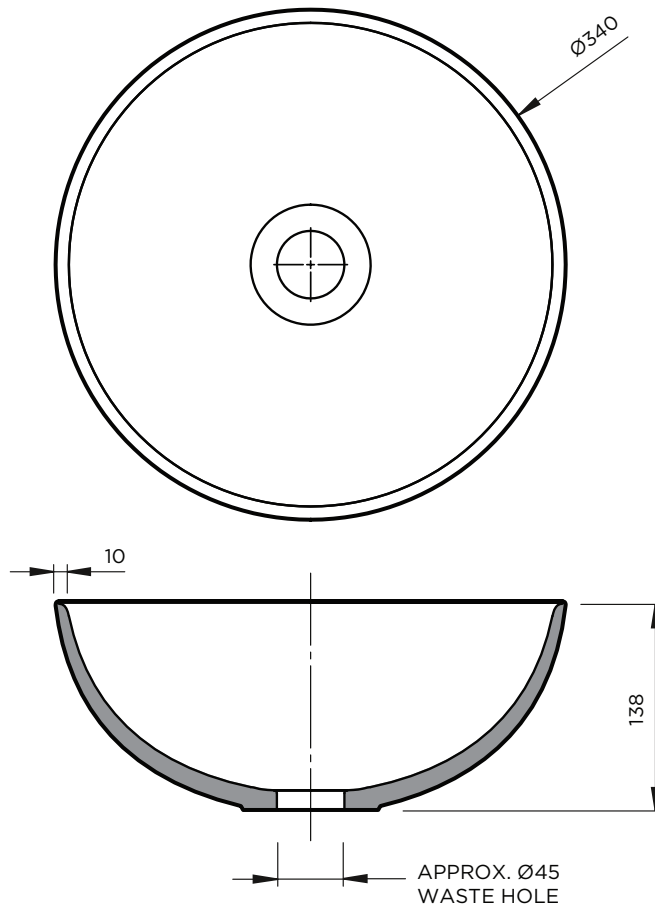

**ROBERT
GORDON**
INTERIORS

NOT TO SCALE

All Dimensions in MM

PRODUCT	TITLE	CAPACITY	DIMENSIONS	FINISHES	OVERFLOW	PLUG & WASTE	MATERIAL
340	Clay 340 Basin	7 Litres	(D) 340mm (H) 138mm Waste Hole Approx. 45mm	34070 COAST 34091 STORM 34006 RIVERGUM 34003 ROSE QUARTZ 34008 POPPYSEED 34025 STONE	N/A	Intended for 32mm connection	High-fired, fully vitrified stoneware

Robert Gordon Pottery 114 Mulcahy Road, Pakenham VIC 3910

Lead times: Please allow up to 8 - 10 weeks for production.