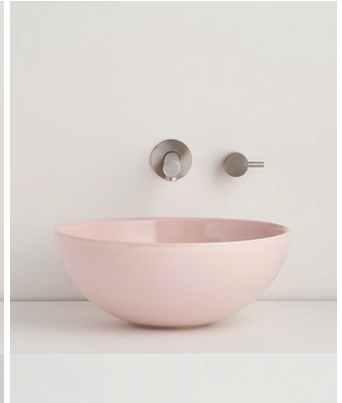

**ROBERT
GORDON**
INTERIORS

CLAY 340 DISH BASIN

Data Sheet

The smallest basin in the collection, Clay 340 is a classic dish shape. High sides show off the reactive glazes to perfection. Designed and handmade in Australia, this custom piece is available in 6 different finishes.

34070 COAST

34091 STORM

34006 RIVERGUM

34003 ROSE QUARTZ

34008 POPPYSEED

34025 STONE

**ROBERT
GORDON**
INTERIORS

NOT TO SCALE

All Dimensions in MM

PRODUCT	TITLE	CAPACITY	DIMENSIONS	FINISHES	OVERFLOW	PLUG & WASTE	MATERIAL
340	Clay 340 Basin	7 Litres	(D) 340mm (H) 138mm Waste Hole Approx. 45mm	34070 COAST 34091 STORM 34006 RIVERGUM 34003 ROSE QUARTZ 34008 POPPYSEED 34025 STONE	N/A	Intended for 32mm connection	High-fired, fully vitrified stoneware