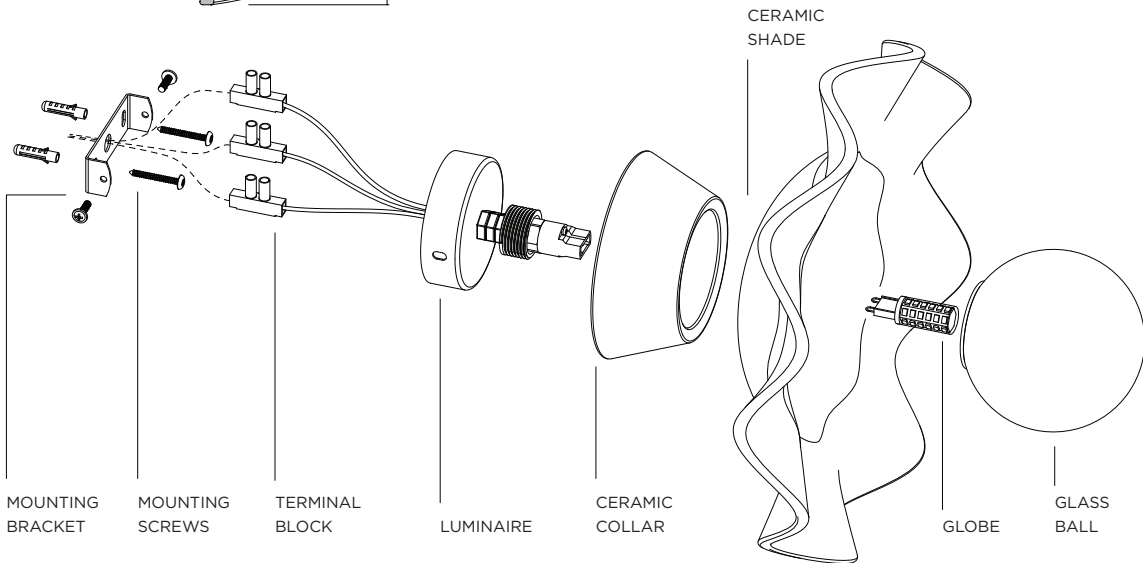

ROBERT GORDON

INTERIORS

PRODUCT	TITLE	HARDWARE	DIMENSIONS	GLOBE	GLOBE RATING	GLOBE COLOUR TEMP	FITTING RATING
2254	PEARL WALL SCONCE	MOUNTING BRACKET LUMINAIRE MOUNTING SCREWS TERMINAL BLOCK LAMP HOLDER CERAMIC COLLAR CERAMIC SHADE GLOBE GLASS BALL	288x119MM	G9 LED	220-240V AC, 50Hz, G9 LED 3W	3000K (NON DIMMABLE)	IP44