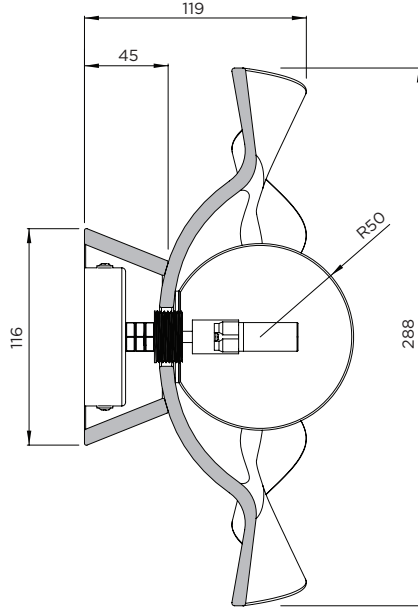

ROBERT GORDON

INTERIORS

PRODUCT	TITLE	HARDWARE	DIMENSIONS	GLOBE	GLOBE RATING	GLOBE COLOUR TEMP	FITTING RATING
2254	PEARL WALL SCONCE	MOUNTING BRACKET LUMINAIRE MOUNTING SCREWS TERMINAL BLOCK LAMP HOLDER CERAMIC COLLAR CERAMIC SHADE GLOBE GLASS BALL	288x119MM	G9 LED	220-240V AC, 50Hz, G9 LED 3W	3000K (NON DIMMABLE)	IP44