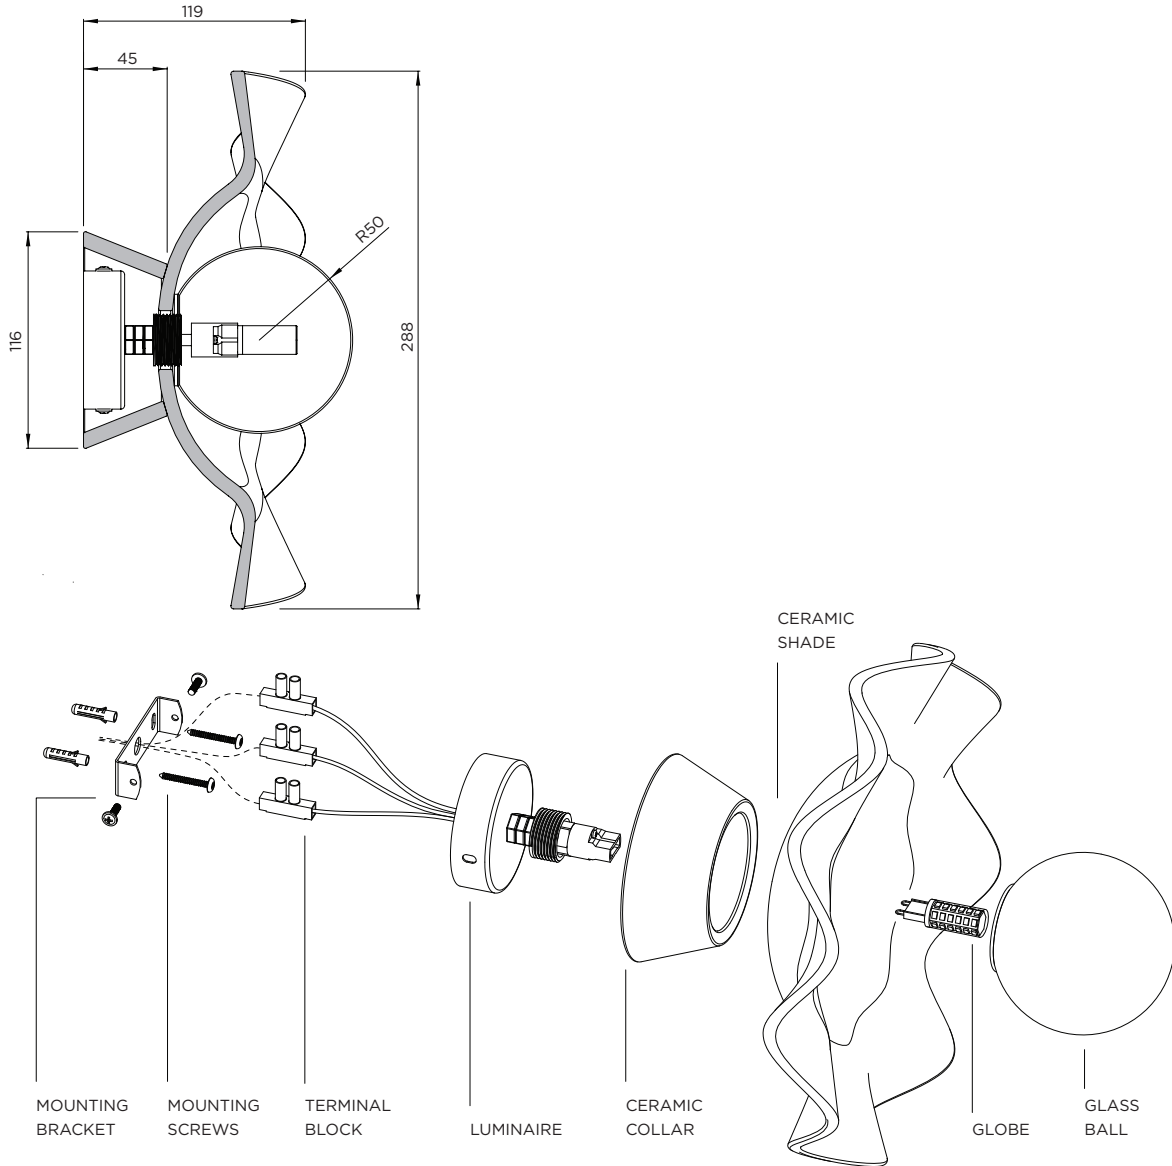

**ROBERT
GORDON**

INTERIORS

PEARL WALL SCONCE

Data Sheet

A quirky combination of modern, crafted clay and whimsical frills, the Pearl Wall Sconce is available in 2 unique clay finishes. Supplied with wall fixture and halogen globe.

Robert Gordon Pottery 114 Mulcahy Road, Pakenham VIC 3910

ROBERT GORDON

INTERIORS

PEARL WALL SCONCE

Data Sheet

PRODUCT	TITLE	HARDWARE	DIMENSIONS	FINISHES	GLOBE	GLOBE RATING	GLOBE COLOUR TEMP	FITTING RATING
2254	PEARL WALL SCONCE	MOUNTING BRACKET LUMINAIRE MOUNTING SCREWS TERMINAL BLOCK LAMP HOLDER CERAMIC COLLAR CERAMIC SHADE GLOBE GLASS BALL	288x119MM	225461 BONE 225425 STONE 225419 SALT BUSH 225470 COAST 2254MK MILK 2254CH CHAI	G9 LED	220-240V AC, 50Hz, G9 LED 3W	3000K (NON DIMMABLE)	IP44