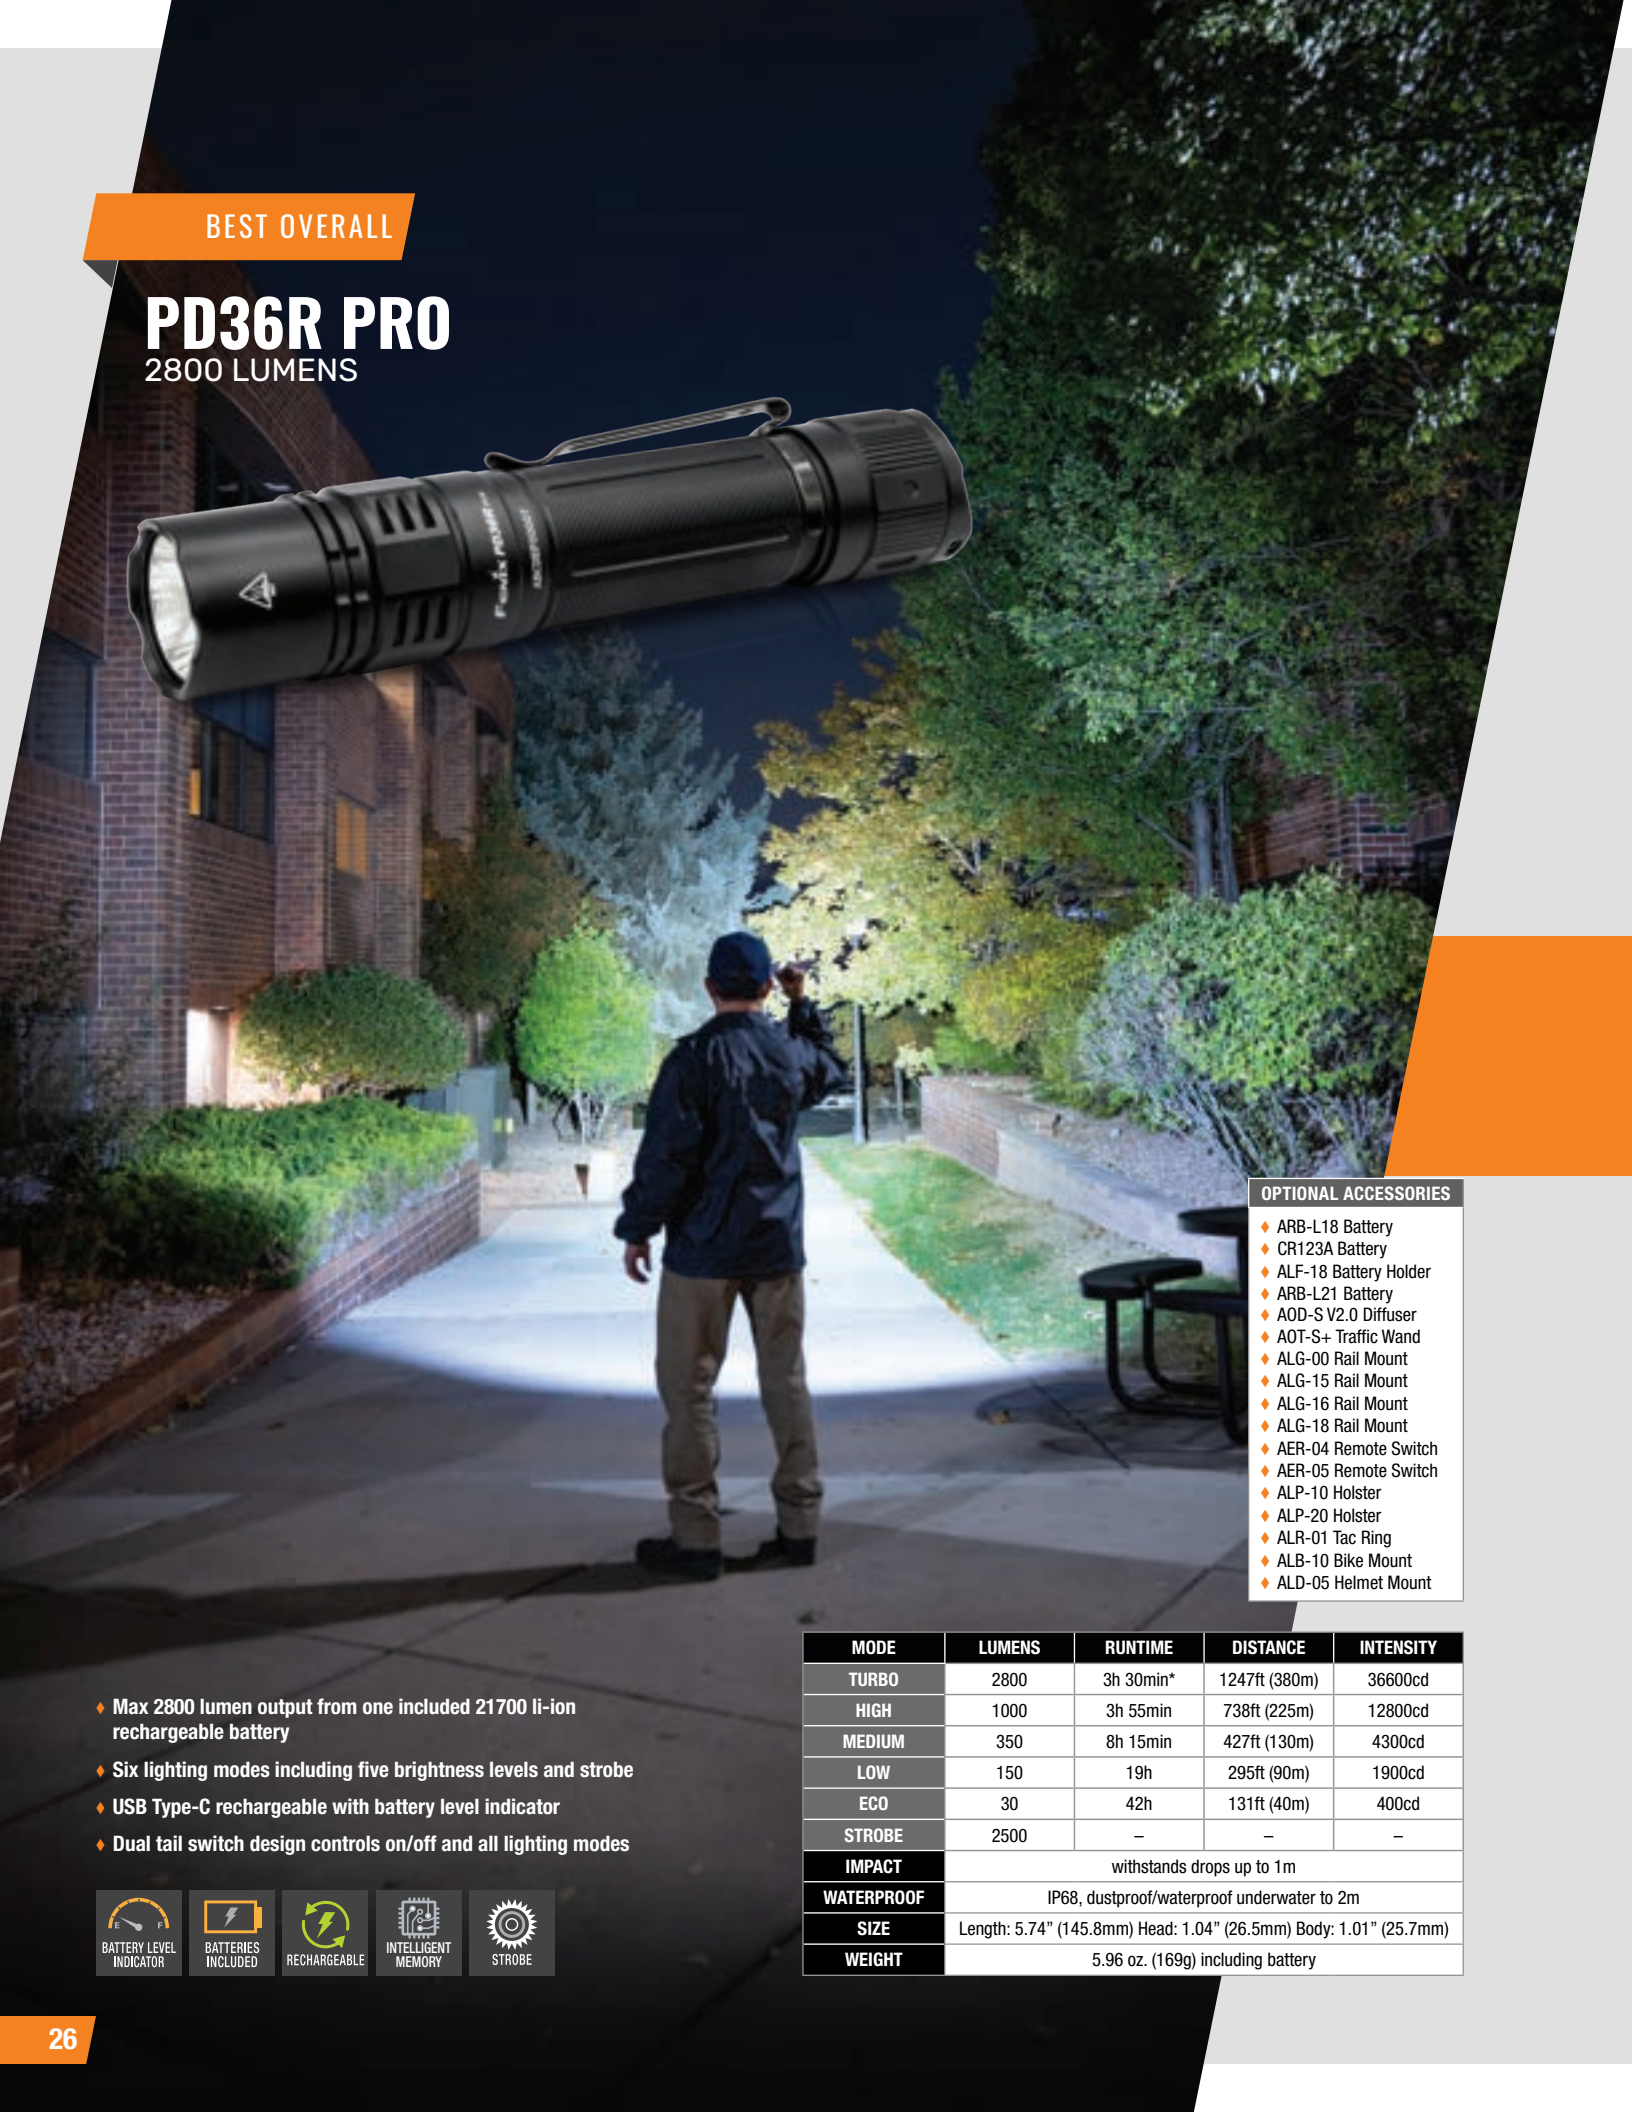

BEST OVERALL

PD36R PRO

2800 LUMENS

OPTIONAL ACCESSORIES

- ARB-L18 Battery
- CR123A Battery
- ALF-18 Battery Holder
- ARB-L21 Battery
- AOD-S V2.0 Diffuser
- AOT-S+ Traffic Wand
- ALG-00 Rail Mount
- ALG-15 Rail Mount
- ALG-16 Rail Mount
- ALG-18 Rail Mount
- AER-04 Remote Switch
- AER-05 Remote Switch
- ALP-10 Holster
- ALP-20 Holster
- ALR-01 Tac Ring
- ALB-10 Bike Mount
- ALD-05 Helmet Mount

- Max 2800 lumen output from one included 21700 li-ion rechargeable battery
- Six lighting modes including five brightness levels and strobe
- USB Type-C rechargeable with battery level indicator
- Dual tail switch design controls on/off and all lighting modes

BATTERY LEVEL INDICATOR

BATTERIES INCLUDED

RECHARGEABLE

INTELLIGENT MEMORY

STROBE

MODE	LUMENS	RUNTIME	DISTANCE	INTENSITY
TURBO	2800	3h 30min*	1247ft (380m)	36600cd
HIGH	1000	3h 55min	738ft (225m)	12800cd
MEDIUM	350	8h 15min	427ft (130m)	4300cd
LOW	150	19h	295ft (90m)	1900cd
ECO	30	42h	131ft (40m)	400cd
STROBE	2500	–	–	–
IMPACT	withstands drops up to 1m			
WATERPROOF	IP68, dustproof/waterproof underwater to 2m			
SIZE	Length: 5.74" (145.8mm) Head: 1.04" (26.5mm) Body: 1.01" (25.7mm)			
WEIGHT	5.96 oz. (169g) including battery