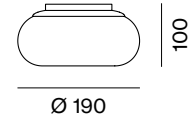

Collection  
MOZZI

Model  
Ceiling/Wall Small

Type  
Surface mounted

Designer  
BYMARS

A

Size(mm)

Weight (kg) : 0.9

Material : Color Coated Aluminium,  
Matt Opal glass

Light Source : Integrated LED (COB, AC)

Watt : 6W

Voltage : 220-240V

IP : IP20

Class : Class II

Mounting bracket : Included

Bracket size(mm) : Ø 93, H 00

Color : Egg white