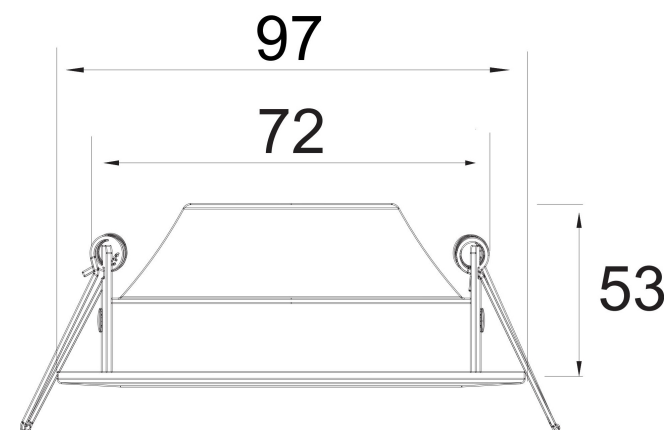

Instruction

DL015-6-L7W

MAX 7W
750 Lumen

Model: DL015-6-L7W

Collection: Downlight

Stockton
Resessed

This product contains a light source of energy efficiency class A