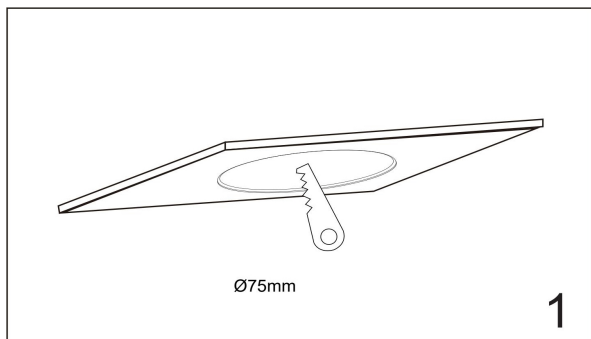

Instruction

DL015-6-L7W

MAX 7W
750 Lumen

Model: DL015-6-L7W

Collection: Downlight

Stockton
Resessed

This product contains a light source of energy efficiency class A