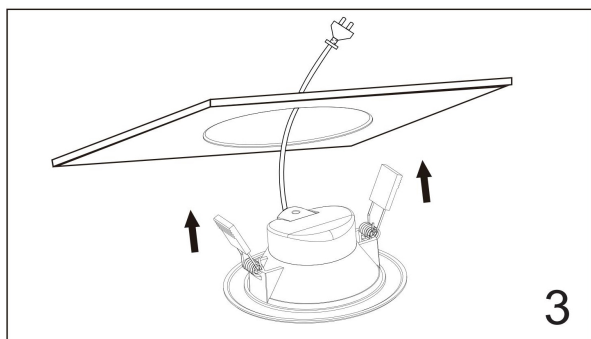

Instruction

DL015-6-L7W

MAX 7W
750 Lumen

Model: DL015-6-L7W

Collection: Downlight

Stockton
Resessed

This product contains a light source of energy efficiency class A