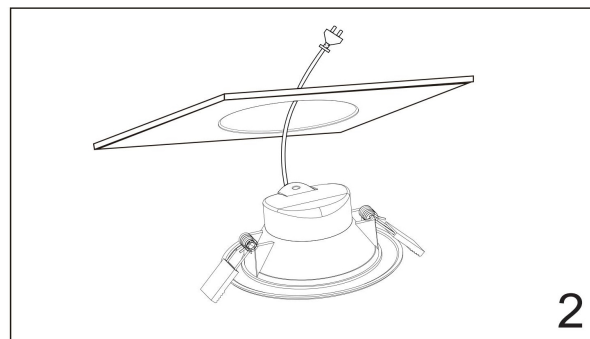

Instruction

DL015-6-L7W

MAX 7W
750 Lumen

Model: DL015-6-L7W

Collection: Downlight

Stockton
Resessed

This product contains a light source of energy efficiency class A