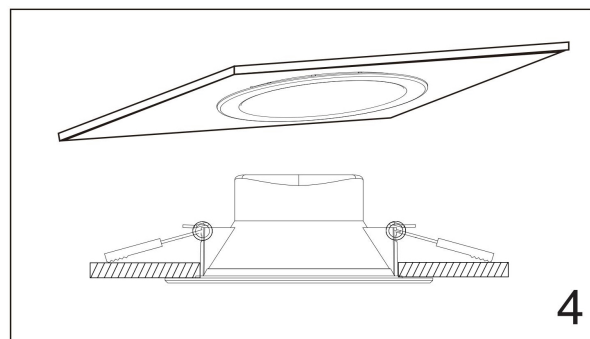

Instruction

DL015-6-L7W

MAX 7W
750 Lumen

Model: DL015-6-L7W

Collection: Downlight

Stockton
Resessed

This product contains a light source of energy efficiency class A