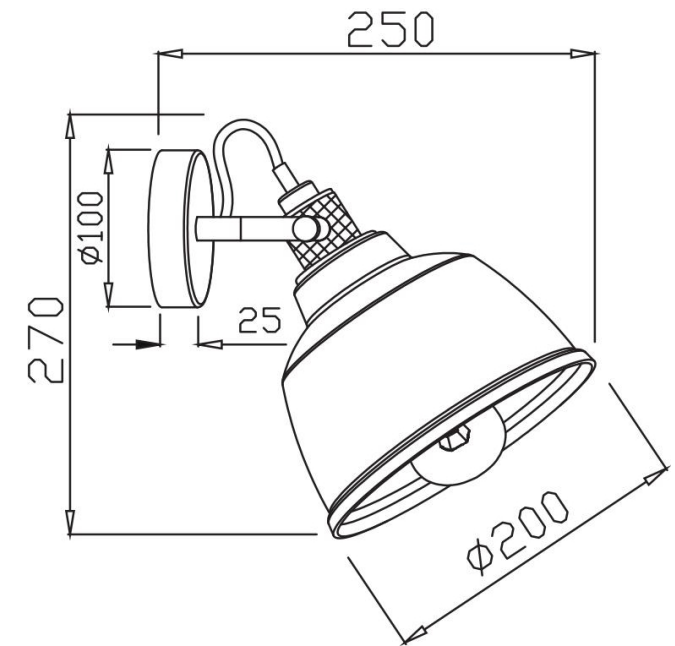

①

②

③

1xE27 40W

Model: T163-01-C

Collection: Pendant

Wall Lamps