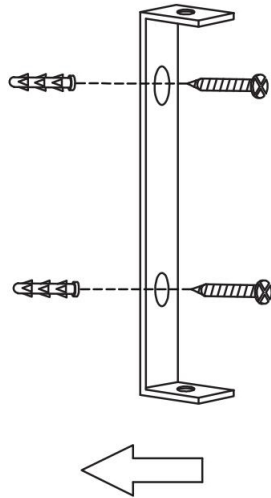

①

②

③

1xE27 40W

Model: T163-01-C

Collection: Pendant

Wall Lamps