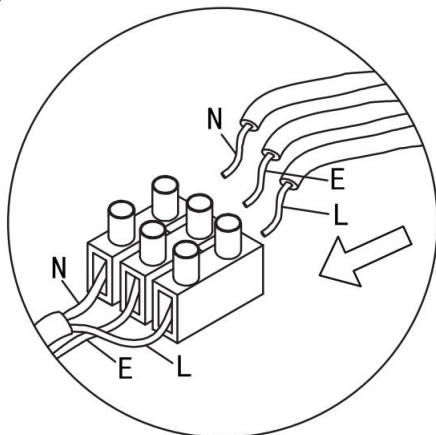

①

②

③

1xE27 40W

Model: T163-01-C

Collection: Pendant

Wall Lamps