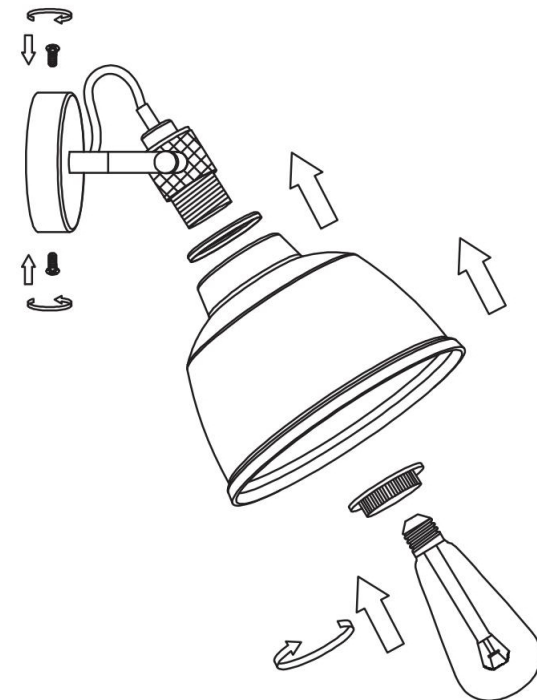

①

②

③

1xE27 40W

Model: T163-01-C

Collection: Pendant

Wall Lamps