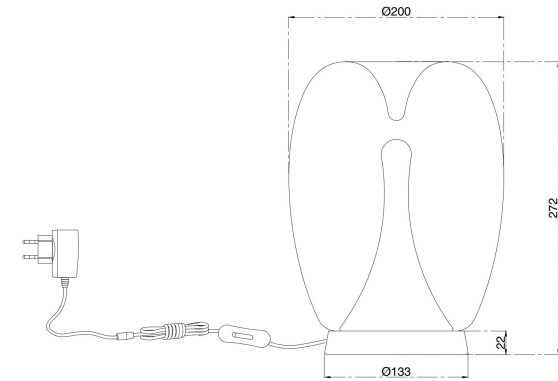

NO.1

NO.2

NO.3

MAX 9W
360 Lumen

Model: MOD282TL-L15G3K
Collection: Modern
Series: Splash
Table Lamps