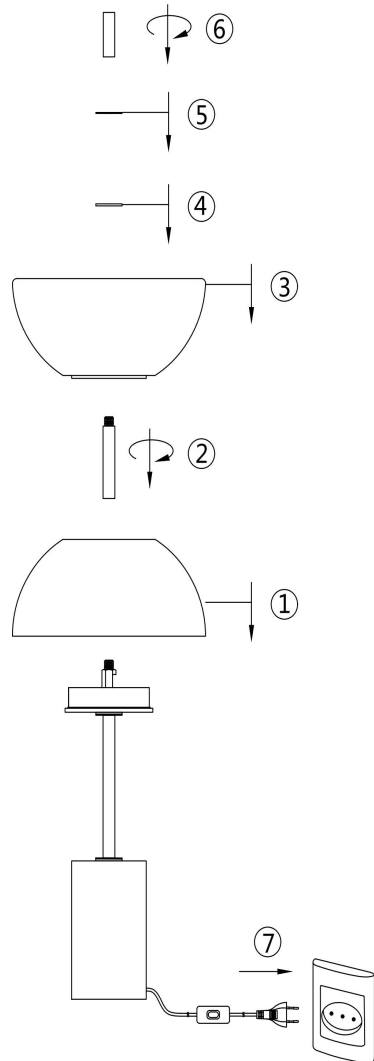

# Instruction

MOD178TL-L11W3K

MAX 11W  
500 Lumen

Model: MOD178TL-L11W3K  
Collection: Modern  
Series: Kyoto  
Table Lamps