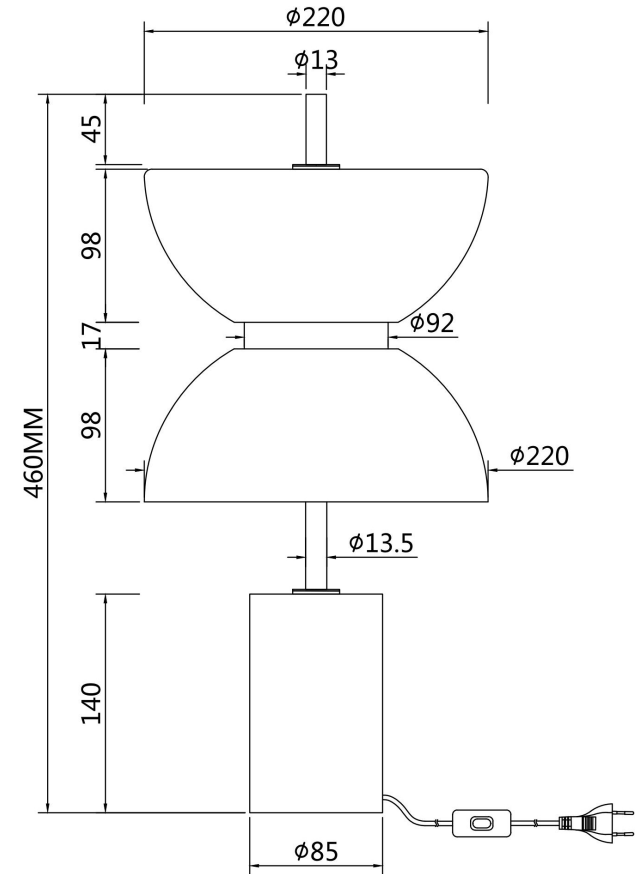

# Instruction

MOD178TL-L11W3K

MAX 11W  
500 Lumen

Model: MOD178TL-L11W3K  
Collection: Modern  
Series: Kyoto  
Table Lamps