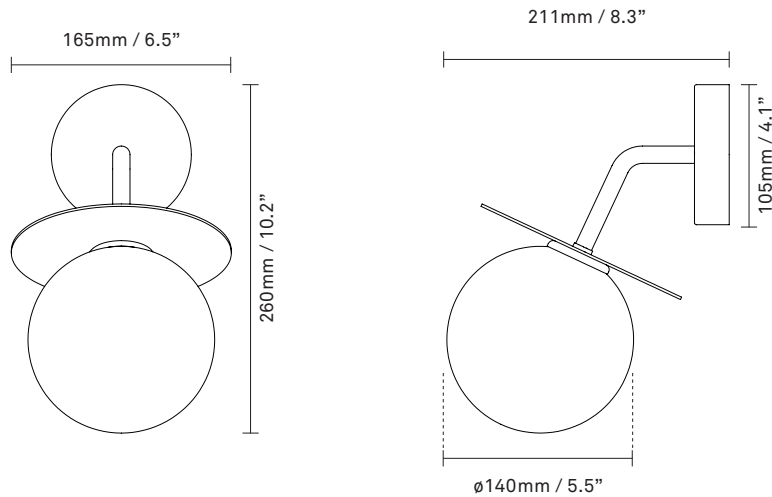

NUURA

LIILA WALL OUTDOOR
black / opal

Design: Sofie Refer, 2022

Liila Wall Outdoor is an extension of the Liila collection and designed to be mounted outside on exterior walls. The outdoor lamp is constructed with a wall-mounted backplate and a slender arm to support the thin, round metal sheet and mouth-blown glass globe from which the light is reflected. Liila Wall Outdoor in black metal finish and opal white glass adds a minimal, organic detail to the home.

Explore the rest of the Liila collection on our website, [here](#)

Product no.: EU - 2045003

Certifications: CE, IP54, Class I

Type: Wall light - outdoor

Cleaning: Use a soft dry cloth to clean the product.
Do not use household cleaners.

Colour: Glass: opal white / Metal: black

Materials: Powder-coated metal, mouth-blown glass

Light source: Socket: G9
Max wattage: 7W LED
Voltage (V): 220-240V / 120V

Dimensions: 165mm / 6.5in x 260mm / 10.2in
Ceiling plate: 105mm / 4.1in
Glass: \varnothing 140 / 5.5in

See recommended light source [here](#)

Weight: Armature + glass: 730g

Light sources not included

Packaging: Dimensions: L: 375mm / 14.7in x
W: 180mm / 7in x H: 190mm / 7.5in
Weight: 450g
Total weight incl. product: 1180g
Number of parcels: 1
Material: Brown cardboard