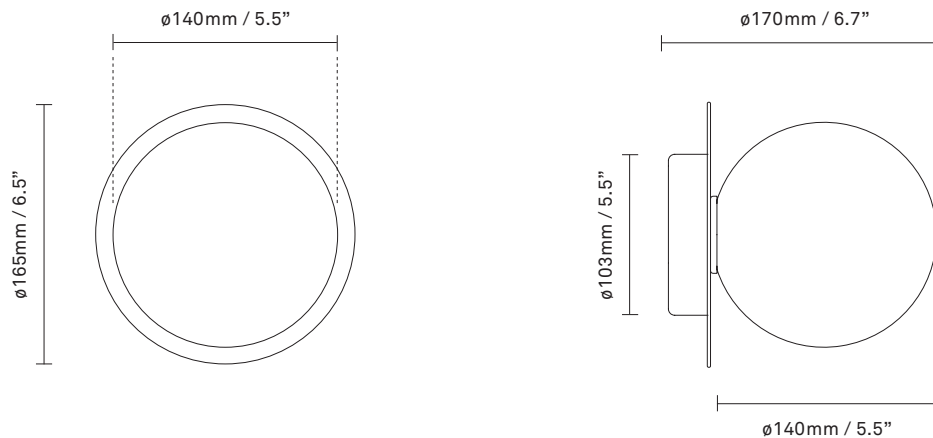

NUURA

LIILA 1 MEDIUM
dark bronze / opal

Design: Sofie Refer, 2018

Liila 1 Medium works well as a single lamp or grouped in a decorative formation. Liila 1 Medium also suits smaller rooms, the bathroom and the entrance hall.

Explore the rest of the Liila collection on our website, [here](#)

Product no.: EU - 2046036 / US - 3046029

Certifications: CE, IP44, Class I

Type: Wall / ceiling light - indoor

For information about IP ratings, click [here](#)

Dimensions: 165mm / 6,5in x 170mm / 6,7in
Ceiling plate: \varnothing 103mm / 4in(EU)
 \varnothing 140mm / 5,5in (US)
Glass: \varnothing 140 / 5,5in

Weight: Armature + glass: 1000g

See recommended light source [here](#)

Packaging: Dimensions: L: 338mm / 13,3in x W: 194mm / 7,6in x H: 175mm / 6,9in
Weight: 480g
Total weight incl. product: 1480g
Number of parcels: 1
Material: Brown cardboard

Light sources not included

Dimmable if installed with appropriate dimmable LED light source(s) suitable for your dimmer circuit.