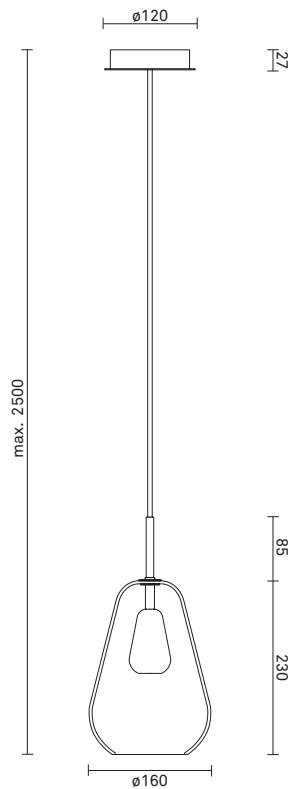

NUURA

ANOLI 1 Small

Design: Sofie Refer, 2018. EU-model

Anoli 1 Small in mouth blown Gold glass and Nordic Gold finish Incl. Ceiling plate.

Anoli Collection captures the tranquility of falling water droplets. The elegant droplets and golden warmth are the essence of the sophisticated pendant collection Anoli.

Anoli 1 - Small works perfectly as a single pendant or more pendants in lines or grouped over a table or desk.

Anoli collection:

The Anoli collection include the following products:

- **Anoli 1 Small:** Nordic Gold, Opal White/Gold Glass
- **Anoli 1 Medium:** Nordic Gold, Opal White/Gold Glass
- **Anoli 3:** Nordic Gold, Opal White/Gold Glass
- **Anoli 6:** Nordic Gold, Opal White/Gold Glass
- **Anoli 13:** Nordic Gold, Opal White/Gold Glass

TECHNICAL INFO

Product no.: 01320122

Type: Suspension - Indoor

Colour:

Glass: Gold
Metal: Nordic Gold
Cable: Black

Materials:

Powder coated metal
Mouth-blown glass
Fabric covered cable

Dimensions:

∅160mm x 315mm
Ceiling plate: ∅120mm x 50mm
Fabric cable - Length: 2500mm

Product weight:

Product incl. ceiling plate: 1181 g
Ceiling plate: 265 g

Packaging:

Dimensions: L: 254mm x W: 254mm x H: 403mm
Weight: 855 g
Total weight incl. product: 2036 g
Number of parcels: 1
Material: Brown cardboard.