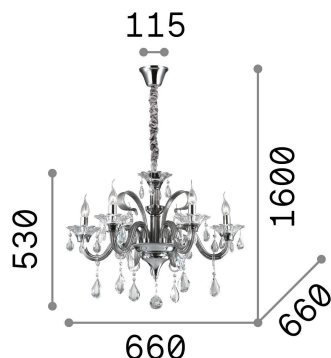

## Interno - Sospensioni

Indoor suspended chandelier light with multiple sources and diffuse light emission

<b>Ean</b>	8021696081540
<b>Articolo</b>	COLOSSAL SP6 AVORIO
<b>Installazione</b>	Sospensioni
<b>Garanzia</b>	5 years
<b>Peso lordo</b>	11.9 kg
<b>Volume</b>	0.1095 m <sup>3</sup>