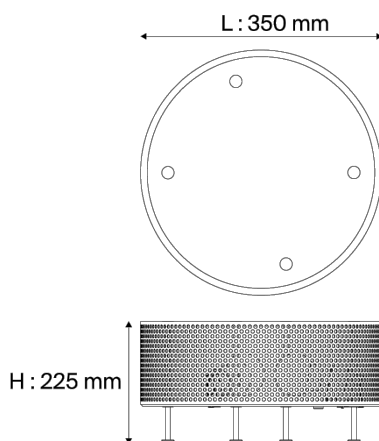

## Description

- G50 table lamp
- Large
- Finish: WHITE
- Multi-perforated painted steel cylinder
- Satin-varnished brass legs and feet
- Top cover in diffusing PMMA

## Light specifications and controlling

- 3 x E27 cap bulbs not included - Max power 11W LED dimmable
- Dimming: Dimmer integral to the power cable (dimming subject to a compatible lamp being fitted)

## Installation and maintenance

- Dimensions : Ø 350 mm ; H : 225 mm
- Supplied with 2.5 metres of cable and Europlug