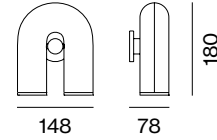

Collection
CIRKUS

Model
Wall

Type
Wall mounted

Designer
BYMARS

A

Size(mm)

Weight (kg) : 0.4

Material : Coated ABS,
Color Coated Aluminium

Light Source : GU10

Bulb included : No

Watt : Max. 12W (each socket 6W x 2)

Voltage : 220-240V

IP : IP20

Class : Class II

Mounting bracket : Included

Bracket dim.(mm) : Ø 55