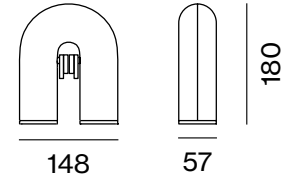

Collection
CIRKUS

Model
Track modular

Type
Suspended / Modular

Designer
BYMARS

A

Size(mm)

-Rail

Color : Black

Item no.

CKTR01AA-S12 (600)
CKTR01AA-M12 (900)
CKTR01AA-L12 (1200)

-Module

Weight (kg) : Module 0.3 / Rail 0.9, 1.2, 1.6

Material : Coated ABS,
Color Coated Aluminium

Light Source : GU10

Bulb included : No

Watt : Max. 6W(each socket)

Voltage : 220-240V

IP : IP20

Class : Class II

Cable lengths : 3m

Ceiling cup/Bracket : Included

Ceiling cup dim.(mm) : Ø 53, H 15 (x2ea)

G

Color : Charcoal