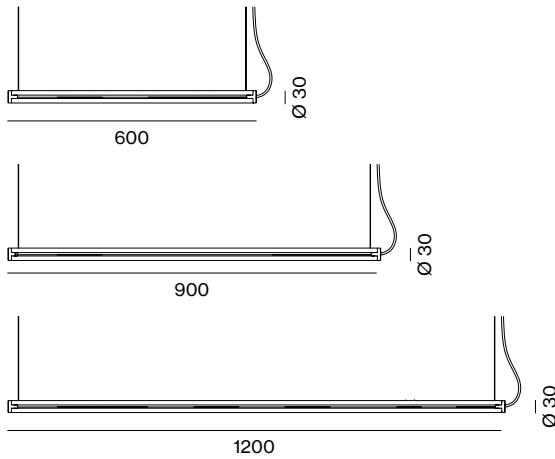

Collection
CIRKUS

Model
Track modular

Type
Suspended / Modular

Designer
BYMARS

A

Size(mm)

-Rail

Color : Black

Item no.

CKTR01AA-S12 (600)
CKTR01AA-M12 (900)
CKTR01AA-L12 (1200)

-Module

Weight (kg) : Module 0.3 / Rail 0.9, 1.2, 1.6

Material : Coated ABS,
Color Coated Aluminium

Light Source : GU10

Bulb included : No

Watt : Max. 6W(each socket)

Voltage : 220-240V

IP : IP20

Class : Class II

Cable lengths : 3m

Ceiling cup/Bracket : Included

Ceiling cup dim.(mm) : Ø 53, H 15 (x2ea)

G

Color : Charcoal