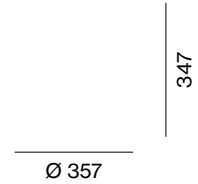

Collection  
CIRKUS

Model  
Chandelier Small

Type  
Suspended

Designer  
BYMARS

A

Size(mm)

Weight (kg) : 2.2

Material : Coated ABS,  
Color Coated Aluminium