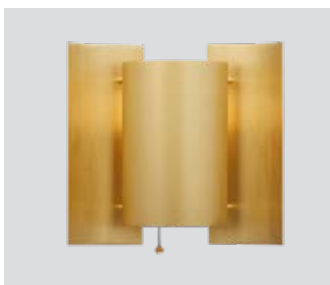

Butterfly wall

Butterfly white
– Item no. 320

Butterfly brass
– Item no. 322

Butterfly dark green
– Item no. 323

Butterfly black
– Item no. 321

Butterfly aluminium
– Item no. 329

Product type: Wall lamp

Design: Sven I. Dysthe, 1964

Shade material: Steel, brass or aluminium

Shade colour: White, black, dark green,
brushed brass or brushed aluminium

Body material: Steel

Body colour: White, black, brass, steel or dark green

Wire: White silk (white version), black silk (brass, black,
aluminium and dark green versions), 200 cm

Bulb: E27, Max. 60 W

Voltage: 220V - 240V - 50/60Hz

Net weight: 1,2 kg (white, black, brass and dark green
versions), 0,8 kg (aluminium version)

Minimum order size: 2

Spare part available: Wall bracket

Dimensions and light direction: