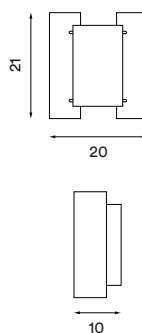

Shade material: Steel, brass or aluminium

Shade colour: White, black, dark green,
brushed brass or brushed aluminium

Body material: Steel

Body colour: White, black, brass, steel or dark green

Wire: White silk (white version), black silk (brass, black,
aluminium and dark green versions), 200 cm

Bulb: E27, Max. 60 W

Voltage: 220V - 240V - 50/60Hz

Net weight: 1,2 kg (white, black, brass and dark green
versions), 0,8 kg (aluminium version)

Minimum order size: 2

Spare part available: Wall bracket

Dimensions and light direction: