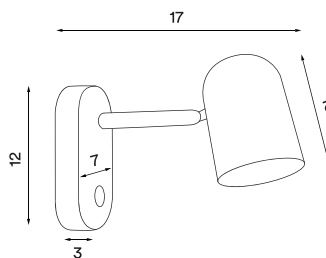

Design: Mads Sætter-Lassen, 2017

Shade and body material: Steel

Colours: White, dark grey, dark green, warm beige or black (shade inner colour is same as outer colour)

Wire: Black or white (white version only), 200 cm

Switch: Dimmer switch on the wall base

Bulb: GU10, Max. 6 W LED only (dimmable)

Voltage: 220V - 240V - 50/60Hz

Net weight: 0.4 kg

Minimum order size: 2

Dimensions and light direction:

Recommended dimmable bulb: