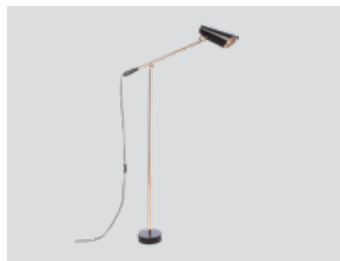

Birdy floor

Birdy floor black / brass
– Item no. 620

Birdy floor white / steel
– Item no. 621

Birdy floor grey / steel
– Item no. 622

Birdy floor black / black
– Item no. 623

Birdy floor black / steel
– Item no. 624

Product type: Floor lamp

Design: Birger Dahl, 1952

Shade material: Aluminium

Shade, base and handle colours: White, grey or black (shade inner colour is same as outer colour)

Body material: Steel

Body and joints colour: Steel, brass or black

Wire: Black (grey and black versions only) or white (white version only), 200 cm (with on/off switch)

Bulb: E27, Max. 11 W LED only

Voltage: 220V - 240V - 50/60Hz

Net weight: 5.0 kg

Minimum order size: 1

Dimensions and light direction:

Recommended bulb:

 LED – 7 W