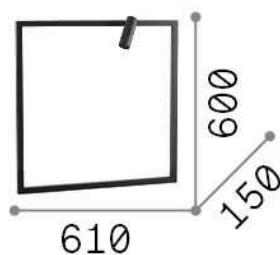

Info sorgente e prestazionali

Sorgente integrata	Integrated LED module
Sorgente sostituibile	Replaceable (by qualified operators only)
Potenza	LED 5 W
Emissione	Direct
Consumo massimo	max 5,00 W
Caratteristiche LED	LED COB CREE
CCT LED	3000 K
Durata LED (t. 25°c)	30000 h
CRI	> 90
Fascio luminoso	18°
Flusso sorgente	500 lm
Flusso utile	250 lm
Rischio fotobiologico	2
Lampadina inclusa	1 - E14 OLIVA 4W 3000K CRI80 SATIN