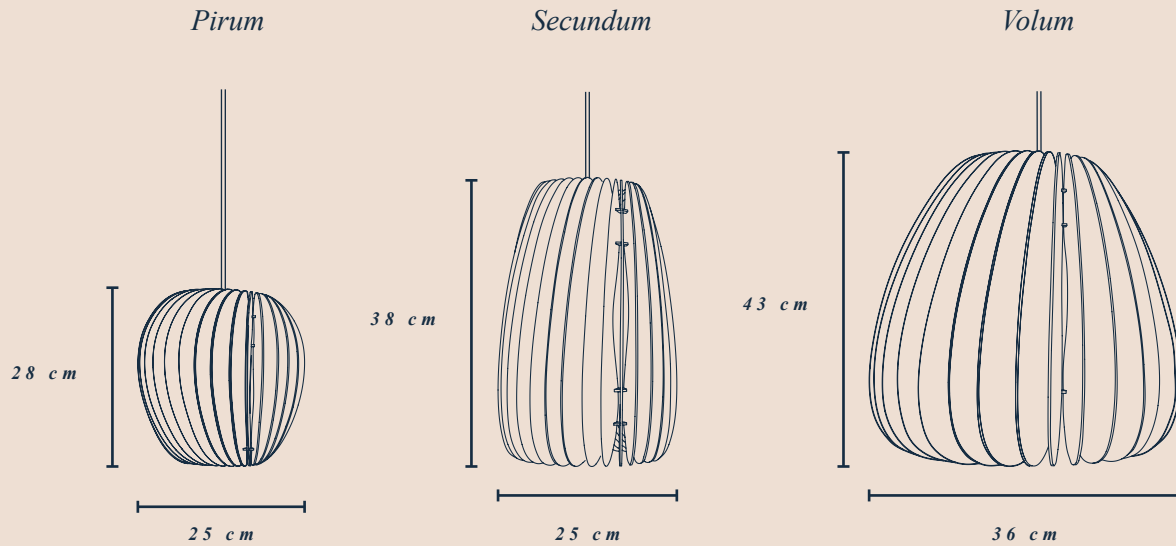

the SERIES A LAMP

PRODUCTION PROCESS

Serie A is handmade from sustainable wood in our workshop.

DIMENSIONS

Pirum		25 cm x 28 cm
Secundum		25 cm x 38 cm
Volum		36 cm x 43 cm

TYPE | ENVIRONMENT

Pendant lamp | indoor

WEIGHT

Pirum		1,39 kg
Secundum		1,53 kg
Volum		2,65 kg

MATERIAL

Poplar wood

COLOR

Natural wood

FINISH

Natural

LED - 11 W

H - 40 W

I - 60 W

SPECIFICATIONS

VOLTAGE

220V - 240V | 50Hz

CANOPY

Cable Cup covering included | white or black | 15,8 cm x 6 cm