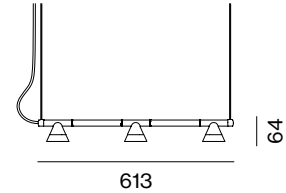

Size(mm)

Weight (kg) : 0.9

Material : Anodized Aluminium

Light Source : Integrated LED (COB)

Watt : 3.7W x 3ea

Lumen : 800

Lumen/W : 72

Color temperature : 3000K

CRI : >80

Dimmable : Triac dimming

Voltage : 220-240V

IP : IP20

Class : Class II

Cable lengths : 3m

Ceiling cup/Bracket : Included

Ceiling cup dim.(mm) : Ø 53, H 15 (x2ea)