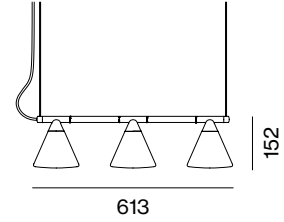

Collection  
PROBE

Model  
Rail Glass

Type  
Suspended

Designer  
BIG-GAME

A

Size(mm)

Weight (kg) : 1.6

Material : Anodized Aluminium,  
Matt Opal glass

Light Source : G9

Bulb included : No

Watt : Max. 21W (each socket 7W x 3)

Voltage : 220-240V

IP : IP20

Class : Class II

Cable lengths : 3m

Ceiling cup/Bracket : Included

Ceiling cup dim.(mm) : Ø 53, H 15 (x2ea)

Color : Black

Item no.  
PBPD0302-A12

G

AGO lighting

04545 서울특별시  
중구 을지로 157 554호

No.554, Euljiro 157, 04545  
Jung-gu, Seoul, Korea

+82 02 2268 0568  
www.agolighting.com