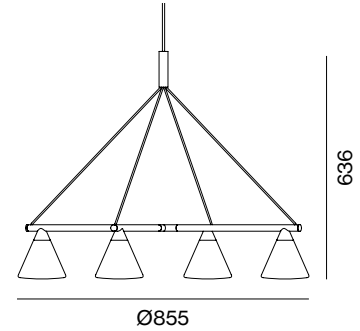

Collection
PROBE

Model
Chandelier

Type
Suspended

Designer
BIG-GAME

A

Color : Black

Item no.
PBCD0302-A12

G

Size(mm)

Weight (kg) : 2.7

Material : Anodized Aluminium,
Matt Opal glass

Light Source : G9

Bulb included : No

Watt : Max.28W (each socket Max. 7W x 4)

Voltage : 220-240V

IP : IP20

Class : Class II

Cable lengths : 3m

Ceiling cup/Bracket : Included

Ceiling cup dim.(mm) : Ø 90, H 40

AGO lighting

04545 서울특별시
중구 을지로 157 554호

No.554, Euljiro 157, 04545
Jung-gu, Seoul, Korea

+82 02 2268 0568
www.agolighting.com