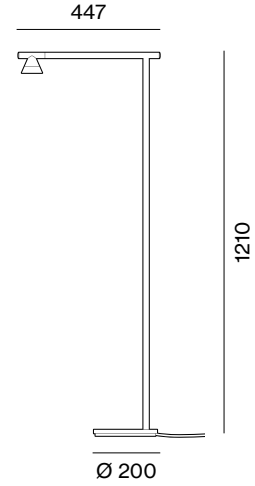

Collection
PROBE

Model
Floor stand

Type
Free standing

Designer
BIG-GAME

A

Size(mm)

Weight (kg) : 4.8

Material : Anodized Aluminium

Light Source : Integrated LED (COB)

Watt : 3.7W

Color temperature : 3000K

CRI : >80

Voltage : 220-240V

IP : IP20

Class : Class II

Cable lengths : 2.5m