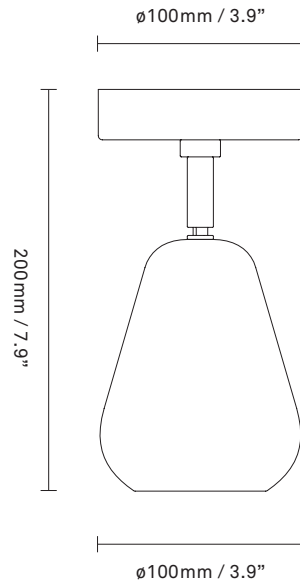

NUURA

ANOLI SPOT SURFACE
nordic gold / white

Design: Sofie Refer, 2024

Anoli Spot Recessed is designed for mounting to a ceiling or wall for a seamless finish. An excellent choice when space is at a premium, it delivers bright task light from its adjustable arm.

Explore the rest of the Anoli collection on our website, [here](#)

Product no.: EU - 2019001

Certifications: CE, UKCA, IP20, Class II

Type: Wall/Ceiling light

For information about IP ratings, click [here](#)

Colour: White

Cleaning: Use only soft dry or dampened cloth. Do not use any detergents.

Materials: Powder-coated metal

Dimensions: 200mm / 7.9in Ø100mm / 3.9in

Light source: Socket: GU10
Max wattage: 10W LED
Voltage (V): 220-240V

Weight: Armature : 420g

See recommended light source [here](#)

Packaging: Dimensions: L: 125mm / x4.9in
x W: 125mm/ 4.9in x H: 240mm / 9.4in
Weight: 140g
Total weight incl. product: 560g
Number of parcels: 1
Material: Brown cardboard