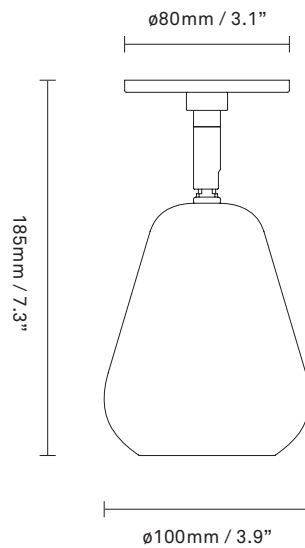

# NUURA

**ANOLI SPOT RECESSED**  
**nordic gold / white**

Design: Sofie Refer, 2024

**Anoli Spot Recessed** is designed for mounting to a ceiling or wall for a seamless finish. An excellent choice when space is at a premium, it delivers bright task light from its adjustable arm.  
**Explore the rest of the Anoli collection** on our website, [here](#)

**Product no.:** EU - 2019003

**Certifications:** CE, UKCA, IP20, Class II

**Type:** Wall/Ceiling light

**For information about IP ratings, click [here](#)**

**Colour:** White

**Cleaning:** Use only soft dry or dampened cloth. Do not use any detergents.

**Materials:** Powder-coated metal

**Dimensions:** 185mm / 7.3in Ø100mm / 3.9in

**Light source:** Socket: GU10  
 Max wattage: 10W LED  
 Voltage (V): 220-240V

**Weight:** Armature : 350g

**See recommended light source [here](#)**

**Packaging:** Dimensions: L: 125mm / x4.9in  
 x W: 125mm/ 4.9in x H: 240mm / 9..4in  
 Weight: 140g  
 Total weight incl. product: 490g  
 Number of parcels: 1  
 Material: Brown cardboard

**Light sources not included**